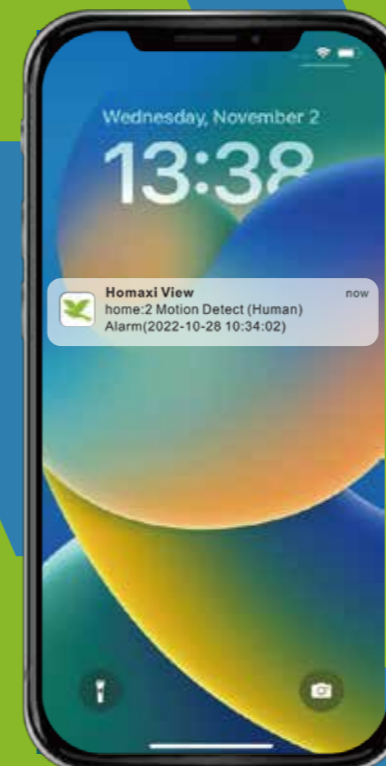

Easy to Use

Smart search to easily check human/vehicle video, saving a great deal of time and effort.

One-click arming/disarming, greatly simplify the operation.

Instant alarm notifications push to mobile, being fully connected at all times.

24/7 monitoring to reduce personnel monitoring.

Record and set alarm sounds on the mobile app directly, easy to operate.

Three streams and WDR, ensure clear images even in bright or backlit environments.

Smart dual illuminators reduce light pollution to achieve energy-saving and consumption reduction.

Not affected by rain or fog, picture quality is always clear and stable.

A combination of intelligent dual-light and active deterrent cameras, suitable for various scenarios.