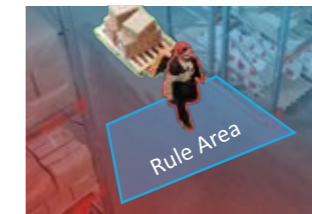

3. Red & blue flashing light on

Red & Blue flashing lights turn on when the target triggers the rule. A pre-recorded audio message be triggered or a person can speak to the target through the camera's two way talk.