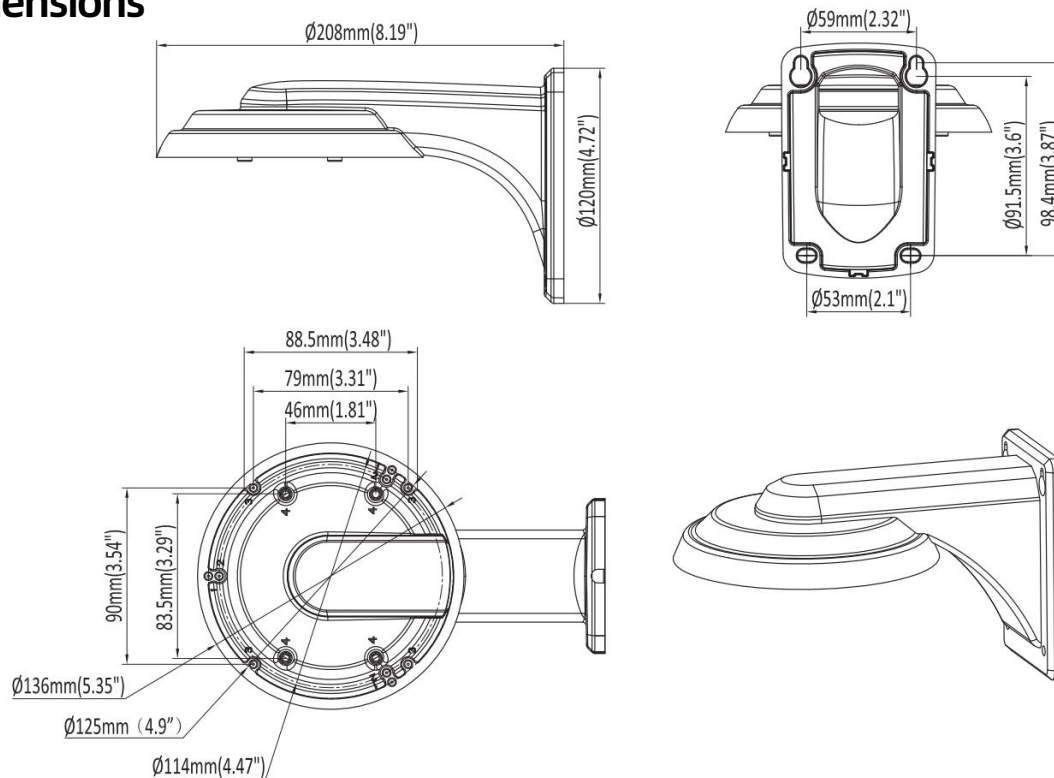

AC-WM05

Wall Mounting Bracket for Camera

Key Features

Aluminum alloy with surface spray treatment

Specification

Parameters	
Appearance	White/Black
Range of Application	Suitable for camera wall mounting
Material	Aluminum Alloy
Dimension	136 mm × 120 mm × 208 mm (5.35" × 4.72" × 8.19")
Weight	Approx. 471 g (1.04 lb.)

Dimensions

Available Model

- AC- WM05
- AC- WM05 (B)