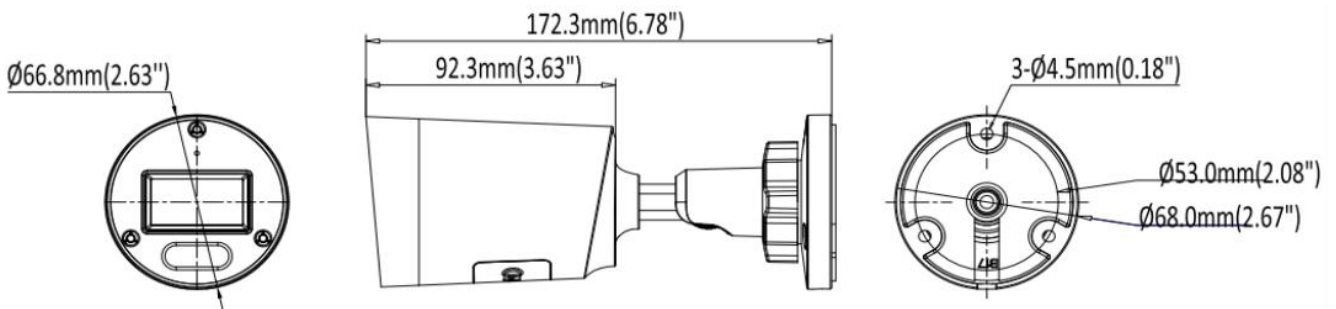

### Dimensions

## Specification

Camera	
Image Sensor	1/2.7" Progressive Scan CMOS Sensor
Min. Illumination	0.006 lux (Color) , 0 lux (IR on)
Illumination Distance	30m (IR light) 30m (warm light)
Strobe Light	N/A
Smart IR	Support
Pan/Tilt/Rotation Range	Pan: 0° ~ 360° Tilt: 0° ~ 90° Rotation: 0° ~ 360°
Lens	
Focal Length	2.8 mm
Aperture	F1.6
FOV	2.8 mm @ F1.6 Horizontal FOV: 111°, Vertical FOV: 60°, Diagonal FOV: 132°
Lens Mount	M12
DORI	
DORI	2.8 mm, D: 67 m, O: 25.5 m, R: 12.8 m, I: 6.4 m
Compression Standard	
Video Compression	H.264/H.264+/H.265/H.265+/MJPEG
H.264 Codec Profile	Base /Main /High profile
H.265 Codec Profile	Main Profile
Video Bit Rate	11 Kbps ~ 8 Mbps
Triple Streams	N/A
Audio Compression	G.711A (-A Model) , G711U
Audio Bit Rate	64 Kbps (-A Model)
Image	
Max. Image Resolution	4M (2688 × 1520)
Main Stream	50Hz: 20fps 4M (2688 × 1520) 25fps 4M (2560 × 1440) , 25fps 1080P (1920 × 1080) 60Hz: 20fps 4M (2688 × 1520) 30fps 4M (2560 × 1440) , 30fps 1080P (1920 × 1080)
Sub Stream	50Hz: 25fps 720P (1280 × 720) 25fps D1 (704 × 576) , 25fps CIF (352 × 288) 60Hz: 30fps 720P (1280 × 720) 30fps D1 (704 × 480) , 30fps CIF (352 × 240)
Third Stream	N/A

POE	PoE (802.3 af)
Power Consumption	MAX.6.3 W
Protection Level	IP67
Material	Metal
Dimensions	Φ 2.63" × 6.78" (68 × 172.3 mm)
Gross Weight	1.10 lb (500 g)