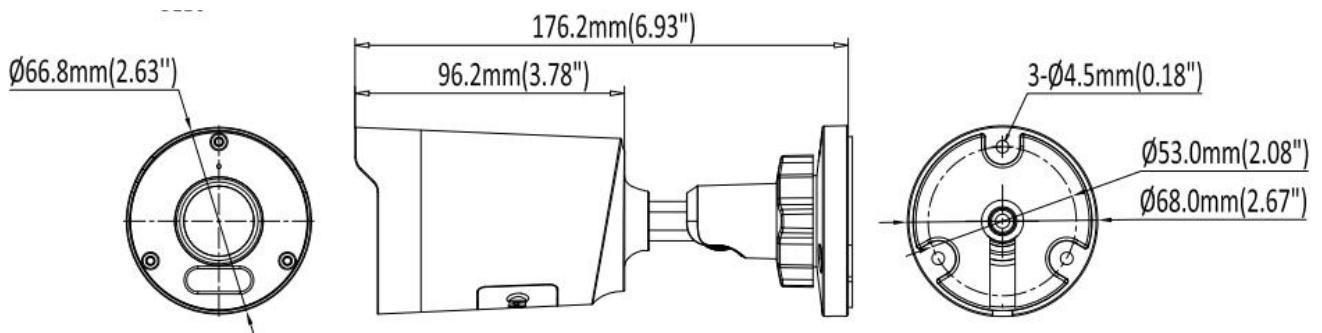

Key Features

- High quality imaging with 4MP resolution
- Efficient H.265+ compression technology
- Clear imaging against strong backlight due to 120dB WDR technology
- Water and dust resistant (IP67)
- Built-in microphone for real-time audio security
- NDAA Compliant

Dimensions

Specification

Camera	
Image Sensor	1/2.7" Progressive Scan CMOS Sensor
Min. Illumination	0.006 lux (Color) , 0 lux (IR on)
Illumination Distance	40m (IR light)
Strobe Light	Support
Smart IR	Support
Pan/Tilt/Rotation Range	Pan: 0° ~ 360° Tilt: 0° ~ 90° Rotation: 0° ~ 360°
Lens	
Focal Length	2.8 mm
Aperture	F1.6
FOV	2.8 mm @ F1.6 Horizontal FOV: 111°, Vertical FOV: 60°, Diagonal FOV: 132°
Lens Mount	M12
DORI	
DORI	2.8 mm, D: 67 m, O: 25.5 m, R: 12.8 m, l: 6.4 m
Compression Standard	
Video Compression	H.264/H.264+/H.265/H.265+/MJPEG
H.264 Codec Profile	Base/Main/High profile
H.265 Codec Profile	Main Profile
Video Bit Rate	11 Kbps ~ 8 Mbps
Triple Streams	N/A
Audio Compression	G.711A (-A Model) , G711U
Audio Bit Rate	64 Kbps (-A Model)
Image	
Max. Image Resolution	4M (2688 × 1520)
Main Stream	50Hz: 20fps 4M (2688 × 1520) 25fps 4M (2560 × 1440) , 25fps 1080P (1920 × 1080) 60Hz: 20fps 4M (2688 × 1520) 30fps 4M (2560 × 1440) , 30fps 1080P (1920 × 1080)
Sub Stream	50Hz: 25fps 720P (1280 × 720) 25fps D1 (704 × 576), 25fps CIF (352 × 288) 60Hz: 30fps 720P (1280 × 720) 30fps D1 (704 × 480), 30fps CIF (352 × 240)
Third Stream	N/A

Power Supply	DC12V ± 25%
POE	PoE (802.3 af)
Power Consumption	MAX. 5.5 W
Protection Level	IP67
Material	Metal
Dimensions	Φ 2.67" × 6.93" (68 × 176.2 mm)
Gross Weight	1.10 lb (500 g)

Related Accessories

AC-JB02	AC-PM02
Junction Box, Φ 112.5 × 49.5 MM	Pole Mount, Φ 170 × 135.8 × 43.7 MM
	

Please select accessories according to the installation scenario: