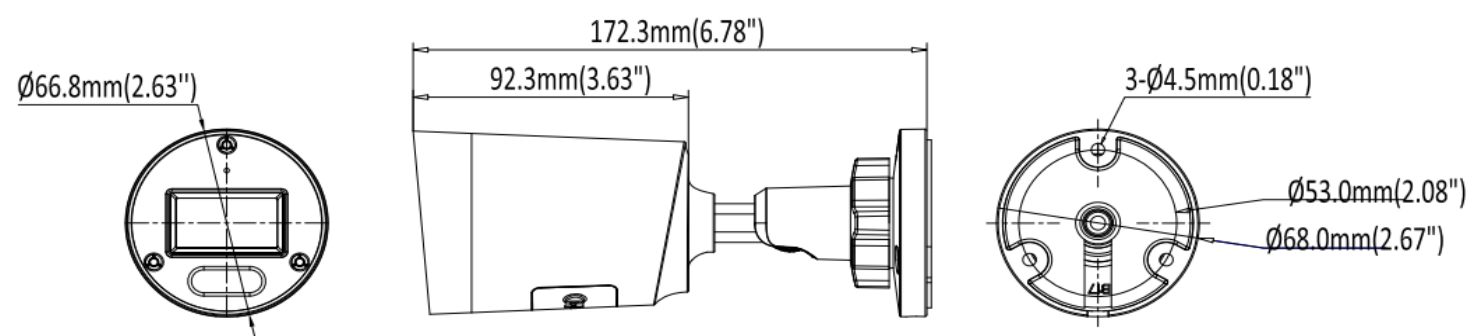

IPC4BF2R8-I1-TML

8MP Starlight Fixed Bullet Network Camera

Key Features:

- High quality imaging with 8MP resolution
- Efficient H.265+ compression technology
- Clear imaging against strong backlight due to 120 dB WDR technology
- Water and dust resistant (IP67)
- Built-in microphone for real-time audio security

Interface	
Communication interface	1 RJ45 10 M/100 M self-adaptive Ethernet port
On-board storage	up to 256GB
MIC	Support
Speaker	N/A
Audio I/O	N/A
Alarm I/O	N/A
Reset button	Support
General	
Operating Conditions	-40°F ~ 140°F (-40°C ~ 60°C) Humidity 95% or less (non-condensing)
Power Supply	DC12V ± 25%
POE	PoE (802.3af)
Power Consumption	MAX.7.5W
Protection Level	IP67
Material	Metal
Dimensions	Φ2.63" × 6.93" (68 × 172.3 mm)
Gross Weight	500g

■ Dimensions

■ Related Accessories

Junction Box, 145*145*53.5MM LB01B	Junction Box, non waterproof, Φ 102*40MM LB02	Junction Box, Φ112.5*49.5MM AC-JB02	Pole Mount AC-PM02	Pendent Mount AC-CMB02