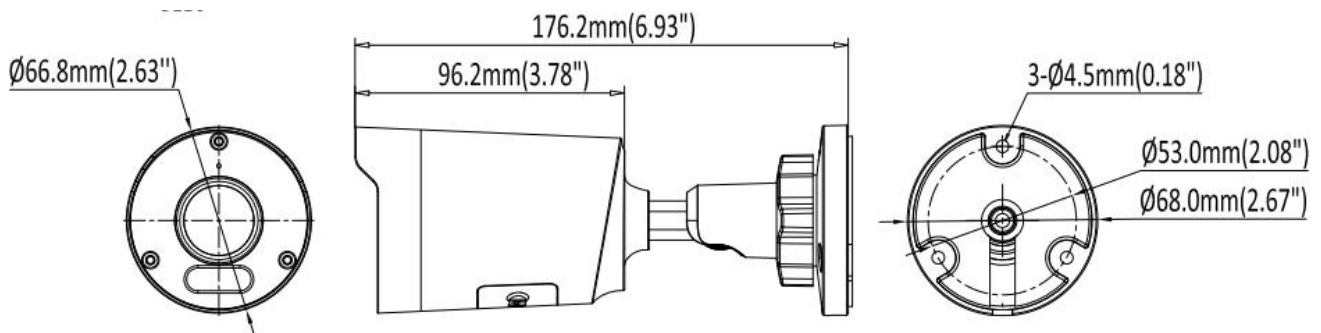

### Dimensions

## Specification

Camera	
Image Sensor	1/2.8" Progressive Scan CMOS Sensor
Min. Illumination	0.006 lux (Color), 0 lux (IR on)
Illumination Distance	40m (IR light)
Strobe Light	Support
Smart IR	Support
Pan/Tilt/Rotation Range	Pan: 0° ~ 360° Tilt: 0° ~ 90° Rotation: 0° ~ 360°
Lens	
Focal Length	2.8 mm
Aperture	F1.6
FOV	2.8 mm @ F1.6 Horizontal FOV: 106°, Vertical FOV: 58°, Diagonal FOV: 125°
Lens Mount	M12
DORI	
DORI	2.8 mm, D: 88 m, O: 34.7 m, R: 17.4 m, I: 8.7 m
Compression Standard	
Video Compression	H.264/H.264+/H.265/H.265+/MJPEG
H.264 Codec Profile	Base/Main/High profile
H.265 Codec Profile	Main Profile
Video Bit Rate	11 Kbps ~ 11 Mbps
Triple Streams	N/A
Audio Compression	G.711A, G.711U
Audio Bit Rate	64 Kbps
Image	
Max. Image Resolution	8MP (3840 × 2160)
Main Stream	50Hz: 20fps 8MP (3840 × 2160) , 20fps 6MP (3200 × 1800) , 25fps 5MP (3072 × 1728) 25fps 4MP (2560 × 1440) , 25fps 1080P (1920 × 1080) 60Hz: 20fps 8MP (3840 × 2160) , 20fps 6MP (3200 × 1800) , 30fps 5MP (3072 × 1728) 30fps 4MP (2560 × 1440) , 30fps 1080P (1920 × 1080)
Sub Stream	50Hz: 25fps 720P (1280 × 720) 25fps D1 (704 × 576) , 25fps CIF (352 × 288) ( Default D1 ) 60Hz: 30fps 720P (1280 × 720) 30fps D1 (704 × 480) , 30fps CIF (352 × 240)

Operating Conditions	( -40°C ~ 60°C ) ( -40°F ~ 140°F ) Humidity 95% or less (non-condensing)
Power Supply	DC12V ± 25%
POE	PoE (802.3 af)
Power Consumption	MAX. 7.5 W
Protection Level	IP67
Material	Metal
Dimensions	Φ 2.67" × 6.93" (68 x 176.2 mm)
Gross Weight	1.10lb (500 g)