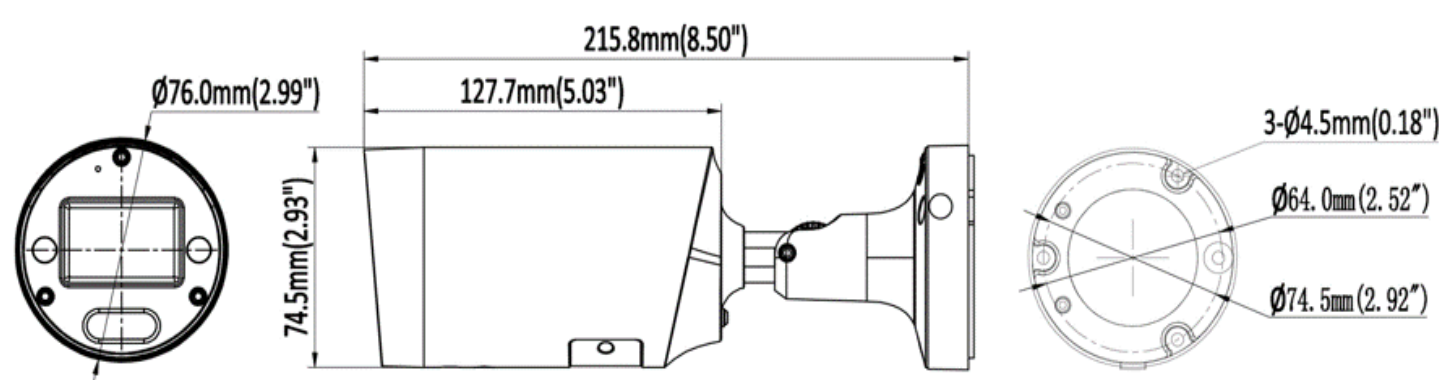

IPC4BV2R4-I1-TMLZ

4MP Starlight Motorized Bullet Network Camera

Key Features:

- High quality imaging with 4MP resolution
- Motorized varifocal lens for easy installation and monitoring
- Efficient H.265+ compression technology
- Clear imaging against strong backlight due to 120 dB WDR technology
- Water and dust resistant (IP67)
- Built-in microphone for real-time audio security

Interface	
Communication interface	1 RJ45 10 M/100 M self-adaptive Ethernet port
On-board storage	up to 256GB
MIC	Support
Speaker	N/A
Audio I/O	N/A
Alarm I/O	N/A
Reset button	Support
General	
Operating Conditions	-40°F ~ 140°F (-40°C ~ 60°C) Humidity 95% or less (non-condensing)
Power Supply	DC12V ± 25%
POE	PoE (802.3af)
Power Consumption	MAX.8.5W
Protection Level	IP67
Material	Metal
Dimensions	Φ2.99" × 8.50" (76 × 215.8 mm)
Gross Weight	920g

■ Dimensions

■ Related Accessories

Junction Box, 145*145*53.5MM LB01B	Junction Box, non waterproof, Φ 102*40MM LB02	Junction Box, Φ 112.5*49.5MM AC-JB02	Pole Mount AC-PM02	Pendent Mount AC-CMB02

© Homaxi Inc. All rights reserved.