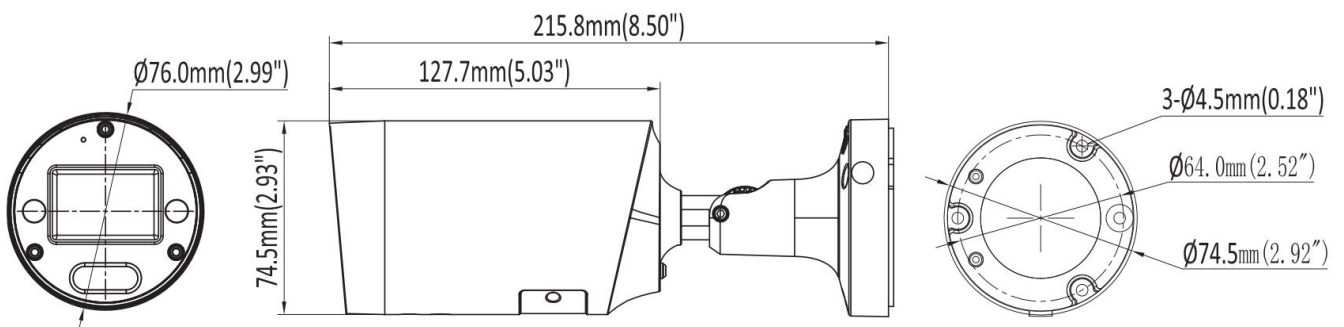

### Dimensions

## Specification

Camera	
Image Sensor	1/2.7" Progressive Scan CMOS Sensor
Min. Illumination	0.006 lux (Color) , 0 lux (IR on)
Illumination Distance	50m (IR light)
Strobe Light	Support
Smart IR	Support
Pan/Tilt/Rotation Range	Pan: 0° ~ 360° Tilt: 0° ~ 90° Rotation: 0° ~ 360°
Lens	
Focal Length	2.7-13.5 mm
Aperture	F1.6
FOV	horizontal FOV: 112° to 35.5°, Vertical FOV: 59° to 20°, Diagonal FOV: 134° to 41°
Lens Mount	φ14
DORI	
DORI	2.7-13.5 mm, D: 72 m to 206 m, O: 27.9 to 81.5 m, R: 14 m to 40.8 m, I: 7 m to 20.4 m
Compression Standard	
Video Compression	H.264/H.264+/H.265/H.265+/MJPEG
H.264 Codec Profile	Base/Main/High profile
H.265 Codec Profile	Main Profile
Video Bit Rate	11 Kbps ~ 8 Mbps
Triple Streams	N/A
Audio Compression	G.711A (-A Model), G711U
Audio Bit Rate	64 Kbps (-A Model)
Image	
Max. Image Resolution	4M (2688 × 1520)
Main Stream	50Hz: 20fps 4M (2688 × 1520) 25fps 4M (2560 × 1440) , 25fps 1080P (1920 × 1080) 60Hz: 20fps 4M (2688 × 1520) 30fps 4M (2560 × 1440) , 30fps 1080P (1920 × 1080)
Sub Stream	50Hz: 25fps 720P (1280 × 720) 25fps D1 (704 × 576), 25fps CIF (352 × 288) 60Hz: 30fps 720P (1280 × 720) 30fps D1 (704 × 480), 30fps CIF (352 × 240)
Third Stream	N/A
Image Setting	Brightness/Contrast/Saturation/Hue/Sharpness

Power Consumption	MAX.8.5 W
Protection Level	IP67
Material	Metal
Dimensions	Φ 2.99" × 8.50" (76 × 215.8 mm)
Gross Weight	2.03 lb (920 g)

## Related Accessories

AC-JB02	AC-PM02
Junction Box, Φ 112.5 × 49.5 MM	Pole Mount, Φ 170 × 135.8 × 43.7 MM
	

Please select accessories according to the installation scenario: