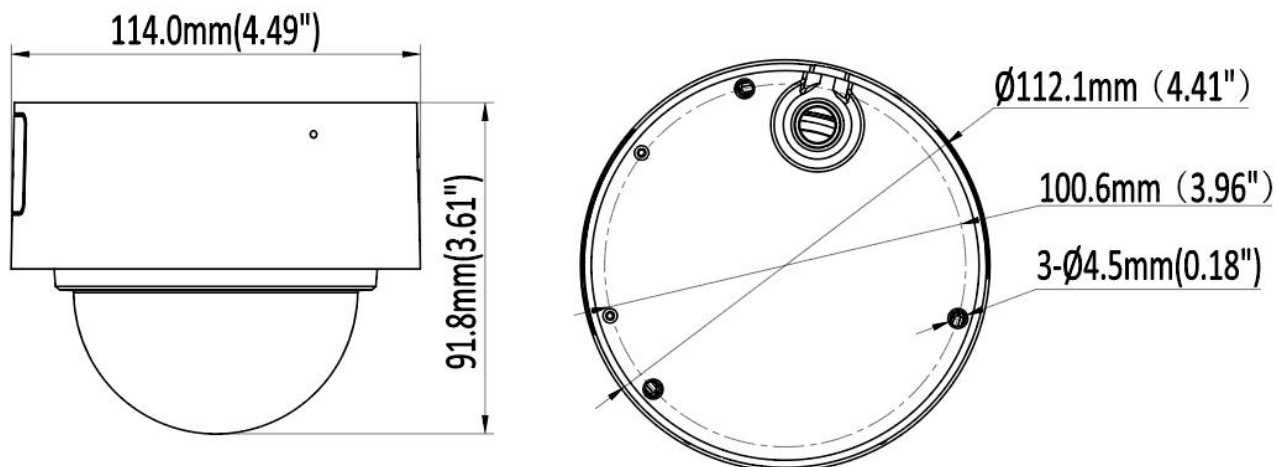

### Dimensions

## Specification

Camera	
Image Sensor	1/2.7" Progressive Scan CMOS Sensor
Min. Illumination	Color: 0.006 Lux (F1.6, AGC ON) , 0 Lux with light
Illumination Distance	30m (IR light) 30m (warm light)
Strobe Light	N/A
Smart IR	Support
Pan/Tilt/Rotation Range	Pan: 0° ~ 355° Tilt: 0° ~ 75° Rotation: 0° ~ 355°
Lens	
Focal Length	2.8 mm
Aperture	F1.6
FOV	2.8 mm @ F1.6 Horizontal FOV: 110°, Vertical FOV: 60°, Diagonal FOV: 132°
Lens Mount	M12
DORI	
DORI	2.8 mm, D: 43 m, O: 17.2 m, R: 8.6 m, I: 4.3 m
Compression Standard	
Video Compression	H.264/H.264+/H.265/H.265+/MJPEG
H.264 Codec Profile	Base/Main/High profile
H.265 Codec Profile	Main profile
Video Bit Rate	11 Kbps ~ 10 Mbps
Triple Streams	N/A
Audio Compression	G.711A,G.711U
Audio Bit Rate	64 Kbps
Image	
Max. Image Resolution	5M (2880 × 1620 )
Main Stream	50Hz: 20fps 5MP (2880 × 1620) 25fps 4MP (2688 × 1520) 25fps 4M (2560 × 1440) 25fps 1080P (1920 × 1080) 60Hz: 20fps 5MP (2880 × 1620) 30fps 4MP (2688 × 1520) 30fps 4M (2560 × 1440) 30fps 1080P (1920 × 1080)