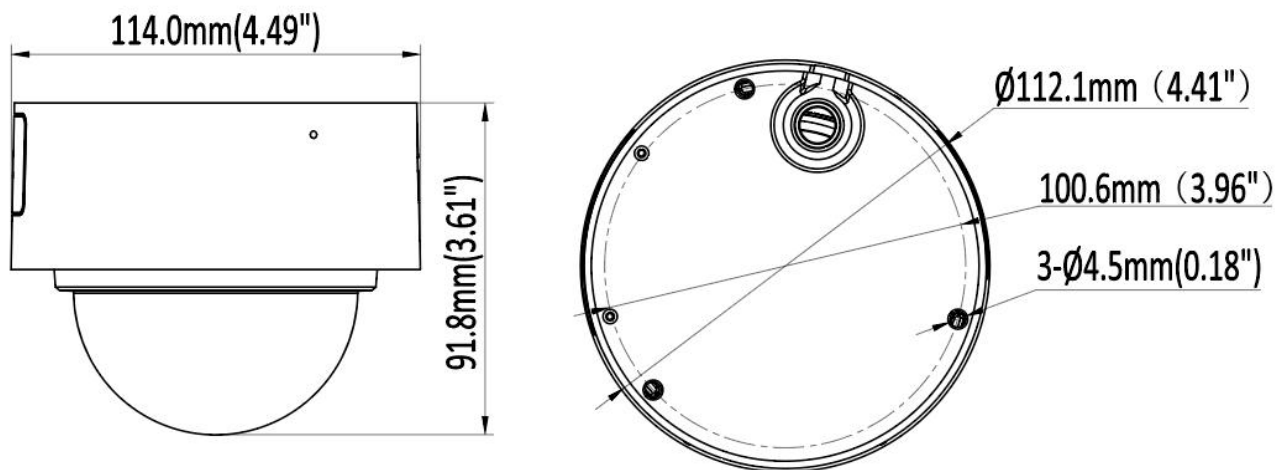

Dimensions

Specification

Camera	
Image Sensor	1/2.8" Progressive Scan CMOS Sensor
Min. Illumination	Color: 0.006 Lux (F1.6, AGC ON) , 0 Lux with light
Illumination Distance	30m (IR light) 30m (Warm light)
Strobe Light	N/A
Smart IR	Support
Pan/Tilt/Rotation Range	Pan: 0° ~ 355° Tilt: 0° ~ 75° Rotation: 0° ~ 355°
Lens	
Focal Length	2.8 mm
Aperture	F1.6
FOV	2.8 mm @ F1.6 Horizontal FOV: 106°, Vertical FOV: 58°, Diagonal FOV: 125°
Lens Mount	M12
DORI	
DORI	2.8 mm, D: 88 m, O: 34.7 m, R: 17.4 m, I: 8.7 m
Compression Standard	
Video Compression	H.264/H.264+/H.265/H.265+/MJPEG
H.264 Codec Profile	Base/Main/High profile
H.265 Codec Profile	Main Profile
Video Bit Rate	11 Kbps ~ 11 Mbps
Triple Streams	N/A
Audio Compression	G.711A, G.711U
Audio Bit Rate	64 Kbps
Image	
Max. Image Resolution	8MP (3840 × 2160)
Main Stream	50Hz: 20fps 8MP (3840 × 2160) , 20fps 6MP (3200 × 1800) , 25fps 5MP (3072 × 1728) 25fps 4MP (2560 × 1440) , 25fps 1080P (1920 × 1080) 60Hz: 20fps 8MP (3840 × 2160) , 20fps 6MP (3200 × 1800) , 30fps 5MP (3072 × 1728) 30fps 4MP (2560 × 1440) , 30fps 1080P (1920 × 1080)
Sub Stream	50Hz: 25fps 720P (1280 × 720) 25fps D1 (704 × 576) , 25fps CIF (352 × 288) (Default D1) 60Hz: 30fps 720P (1280 × 720) 30fps D1 (704 × 480) , 30fps CIF (352 × 240)

Operating Conditions	(-40°C ~ 60°C) (-40°F ~ 140°F) Humidity 95% or less (non-condensing)
Power Supply	DC 12 V ± 25%
POE	PoE (802.3 af)
Power Consumption	MAX. 9 W
Protection Level	IP67
Material	Metal
Dimensions	Φ 4.49" × 3.61" (Φ 114 × 91.8 mm)
Gross Weight	1.70 lb (772 g)