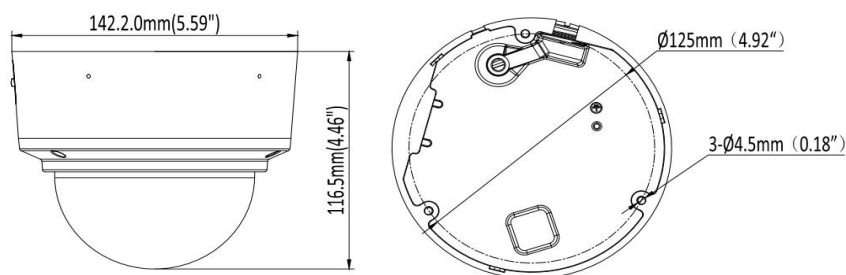

IPC4DV2R4-I1-TMLZ

4MP Starlight Motorized Dome Network Camera

Key Features:

- High quality imaging with 4MP resolution
- Motorized varifocal lens for easy installation and monitoring
- Efficient H.265+ compression technology
- Clear imaging against strong backlight due to 120 dB WDR technology
- Water and dust resistant (IP67) and vandal proof (IK10)
- Built-in microphone for real-time audio security

Interface	
Communication interface	1 RJ45 10 M/100 M self-adaptive Ethernet port
On-board storage	up to 256GB
MIC	Support
Speaker	N/A
Audio I/O	N/A
Alarm I/O	N/A
Reset button	Support
General	
Operating Conditions	-40°F ~ 140°F (-40°C ~ 60°C) Humidity 95% or less (non-condensing)
Power Supply	DC12V ± 25%
POE	PoE (802.3af)
Power Consumption	MAX.8.5W
Protection Level	IP67
Material	Metal
Dimensions	Φ5.59" × 4.46" (142.2 × 116.5mm)
Gross Weight	990g

■ Dimensions

■ Related Accessories

Junction Box, 145*145*53.5MM LB01B	Wall mount, Φ208*136MM LB08	Junction Box, Φ142*46.5MM LB12	AC-PM02 Pole Mount	AC-CMB02 Pendent Mount
				

© Homaxi Inc. All rights reserved.