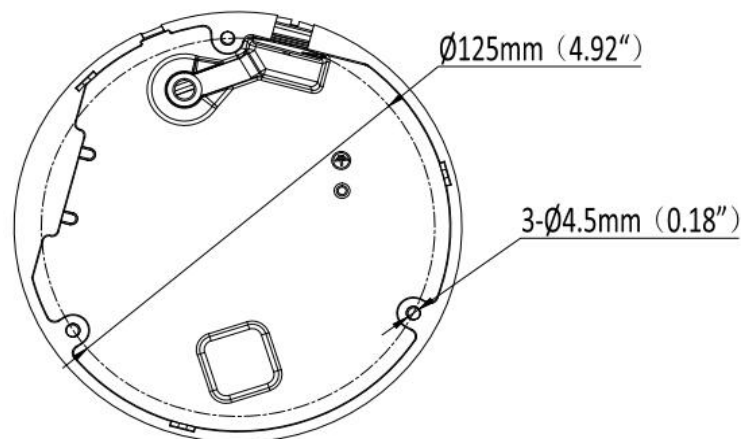

Key Features

- High quality imaging with 4MP resolution
- Motorized varifocal lens for easy installation and monitoring
- Efficient H.265+ compression technology
- Clear imaging against strong backlight due to 120dB WDR technology
- Water and dust resistant (IP67) and vandal proof (IK10)
- Built-in microphone for real-time audio security
- NDAA Compliant

Dimensions

Specification

Camera	
Image Sensor	1/2.7" Progressive Scan CMOS Sensor
Min. Illumination	0.006 lux (Color) , 0 lux (IR on)
Illumination Distance	50m (IR light)
Strobe Light	Support
Smart IR	Support
Pan/Tilt/Rotation Range	Pan: 0° ~ 355° Tilt: 0° ~ 75° Rotation: 0° ~ 355°
Lens	
Focal Length	2.7-13.5 mm
Aperture	F1.6
FOV	Horizontal FOV: 112° to 35.5°, Vertical FOV: 59° to 20°, Diagonal FOV: 134° to 41°
Lens Mount	φ14
DORI	
DORI	2.7 ~ 13.5mm, D: 72 m to 206 m, O: 27.9 to 81.5 m, R: 14 m to 40.8 m, I: 7 m to 20.4 m
Compression Standard	
Video Compression	H.264/H.264+/H.265/H.265+/MJPEG
H.264 Codec Profile	Base/Main/High profile
H.265 Codec Profile	Main Profile
Video Bit Rate	11 Kbps ~ 8Mbps
Triple Streams	N/A
Audio Compression	G.711A (A Model), G711U
Audio Bit Rate	64 Kbps (A Model)
Image	
Max. Image Resolution	4M (2688 × 1520)
Main Stream	50Hz: 20fps 4M (2688 × 1520) 25fps 4M (2560 × 1440) , 25fps 1080P (1920 × 1080) 60Hz: 20fps 4M (2688 × 1520) 30fps 4M (2560 × 1440) , 30fps 1080P (1920 × 1080)
Sub Stream	50Hz: 25fps 720P (1280 × 720) 25fps D1 (704 × 576), 25fps CIF (352 × 288) 60Hz: 30fps 720P (1280 × 720) 30fps D1 (704 × 480), 30fps CIF (352 × 240)
Third Stream	N/A

Power Supply	DC12V ± 25%
POE	PoE (802.3 af)
Power Consumption	MAX.8.5 W
Protection Level	IP67
Material	Metal
Dimensions	Φ 5.59" × 4.46" (142.2 × 116.5mm)
Gross Weight	2.18 lb (990 g)

Related Accessories