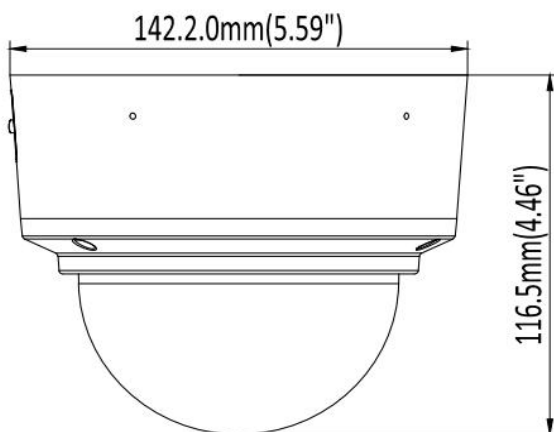

Dimensions

Specification

Camera	
Image Sensor	1/2.7" Progressive Scan CMOS Sensor
Min. Illumination	0.006 lux (Color) , 0 lux (IR on)
Illumination Distance	50m (IR light)
Strobe Light	Support
Smart IR	Support
Pan/Tilt/Rotation Range	Pan: 0° ~ 355° Tilt: 0° ~ 75° Rotation: 0° ~ 355°
Lens	
Focal Length	2.7-13.5 mm
Aperture	F1.6
FOV	Horizontal FOV: 112° to 35.5°, Vertical FOV: 59° to 20°, Diagonal FOV: 134° to 41°
Lens Mount	φ14
DORI	
DORI	2.7 ~ 13.5mm, D: 72 m to 206 m, O: 27.9 to 81.5 m, R: 14 m to 40.8 m, I: 7 m to 20.4 m
Compression Standard	
Video Compression	H.264/H.264+/H.265/H.265+/MJPEG
H.264 Codec Profile	Base/Main/High profile
H.265 Codec Profile	Main Profile
Video Bit Rate	11 Kbps ~ 8Mbps
Triple Streams	N/A
Audio Compression	G.711A (A Model), G711U
Audio Bit Rate	64 Kbps (A Model)
Image	
Max. Image Resolution	4M (2688 × 1520)
Main Stream	50Hz: 20fps 4M (2688 × 1520) 25fps 4M (2560 × 1440) , 25fps 1080P (1920 × 1080) 60Hz: 20fps 4M (2688 × 1520) 30fps 4M (2560 × 1440) , 30fps 1080P (1920 × 1080)
Sub Stream	50Hz: 25fps 720P (1280 × 720) 25fps D1 (704 × 576), 25fps CIF (352 × 288) 60Hz: 30fps 720P (1280 × 720) 30fps D1 (704 × 480), 30fps CIF (352 × 240)
Third Stream	N/A

Power Supply	DC12V ± 25%
POE	PoE (802.3 af)
Power Consumption	MAX.8.5 W
Protection Level	IP67
Material	Metal
Dimensions	Φ 5.59" × 4.46" (142.2 × 116.5mm)
Gross Weight	2.18 lb (990 g)

Related Accessories

AC-JB05	AC-WM05	AC-PM03	AC-CMB02
Junction Box, Φ 142 × 46.5 MM	Wall Mount, Φ136 × 120 × 208 MM	Pole Mount, Φ 170 × 135.8 × 43.7 MM	Pendant Mount, Φ 116 × 734.5 MM
			

Please select accessories according to the installation scenario: