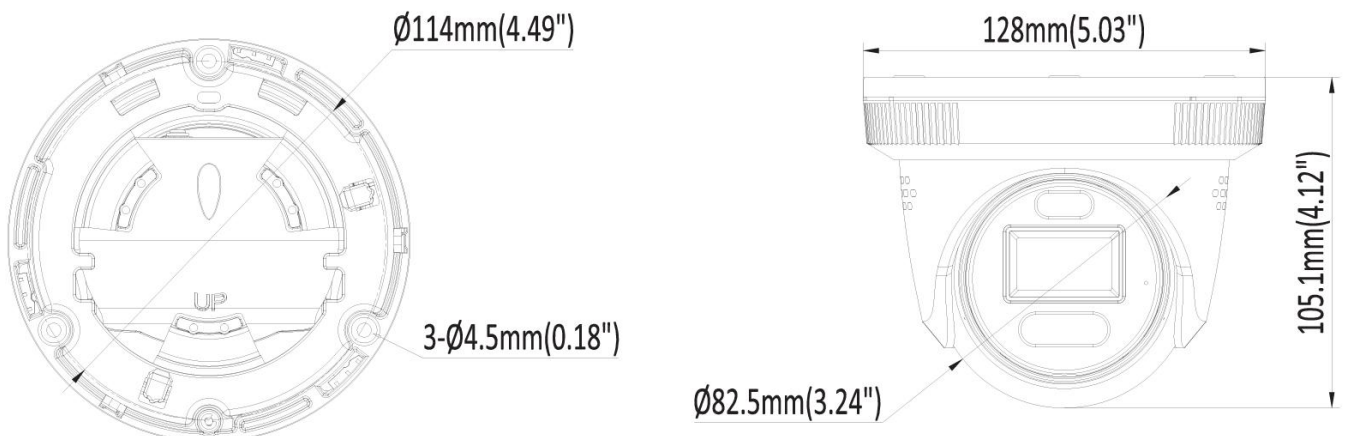

Dimensions

Available Model

- IPC4TF2R5-AD-TMSCR
- IPC4TF2R5-AD-TMSCR (B)

Specification

Camera	
Image Sensor	1/2.7" Progressive Scan CMOS Sensor
Min. Illumination	Color: 0.006 Lux (F1.6, AGC ON) , 0 Lux with light
Illumination Distance	30m (IR light) 30m (warm light)
Strobe Light	N/A
Smart IR	Support
Pan/Tilt/Rotation Range	Pan: 0° ~ 360° Tilt: 0° ~ 75° Rotation: 0° ~ 360°
Lens	
Focal Length	2.8 mm
Aperture	F1.6
FOV	2.8 mm @ F1.6 Horizontal FOV: 114°, Vertical FOV: 61°, Diagonal FOV: 135°
Lens Mount	M12
Compression Standard	
Video Compression	H.264/H.264+/H.265/H.265+/MJPEG (sub stream)
H.264 Codec Profile	Base/Main/High profile
H.265 Codec Profile	Main Profile
Video Bit Rate	11 Kbps ~ 10Mbps
Triple Streams	Support
Audio Compression	G.711A, G.711U
Audio Bit Rate	64 Kbps
Image	
Max. Image Resolution	5MP (2960 × 1664)
Main Stream	50Hz: 20fps 5MP (2960 × 1664), 25fps 4MP (2688 × 1520) 25fps 4MP (2560 × 1440), 25fps 1080P (1920 × 1080) 60Hz: 20fps 5MP (2960 × 1666), 30fps 4MP (2688 × 1520) 30fps 4MP (2560 × 1440), 30fps 1080P (1920 × 1080)
Sub Stream	50Hz: 25fps 720P (1280 × 720) , 25fps D1 (704 × 576) , 25fps CIF (352 × 288) 60Hz: 30fps 720P (1280 × 720) , 30fps D1 (704 × 480) , 30fps CIF (352 × 240)
Third Stream	50Hz: 25fps CIF (352 × 288) 60Hz: 30fps CIF (352 × 240)
Image Setting	Brightness/Contrast/Saturation/Hue/Sharpness

Operating Conditions	(-40°C ~ 60°C) (-40°F ~ 140°F) Humidity 95% or less (non-condensing)
Power Supply	DC12V ± 25%
POE	PoE (802.3 af)
Power Consumption	MAX. 8.7W
Protection Level	IP67
Material	Metal
Dimensions	Φ 5.03" × 4.12" (Φ 128 × 105.1mm)
Gross Weight	1.52. lb (690g)

Related Accessories

AC-JB05	AC-WM05	AC-PM03	AC-CMB02
Junction Box, Φ 142 × 46.5 MM	Wall Mount, Φ 136 × 120 × 208 MM	Pole Mount, Φ 170 × 135.8 × 43.7 MM	Pendant Mount, Φ 116 × 734.5 MM
			

Please select accessories according to the installation scenario: