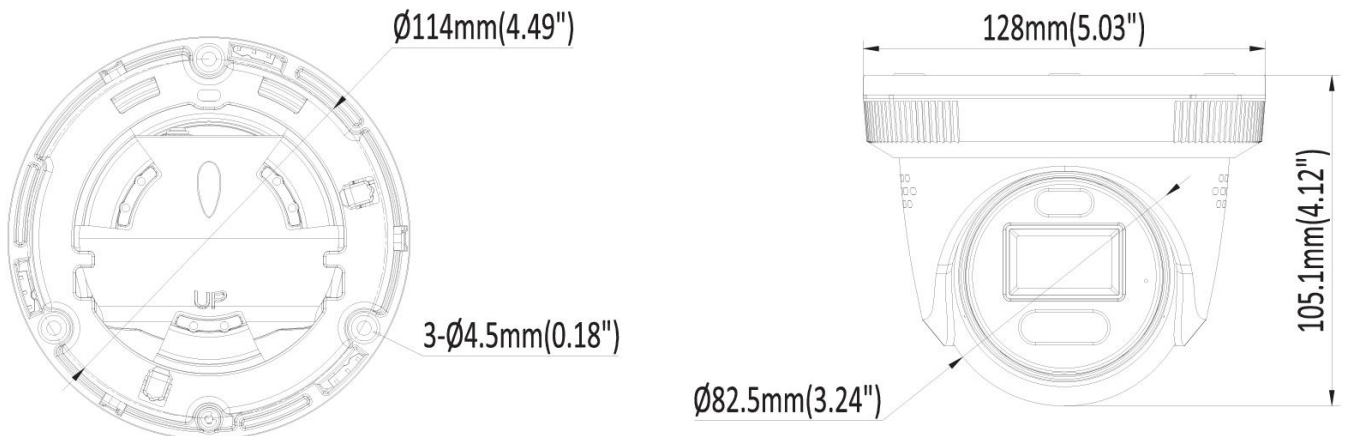

### Dimensions

## Specification

Camera	
Image Sensor	1/2.7" Progressive Scan CMOS Sensor
Min. Illumination	Color: 0.006 Lux (F1.6, AGC ON) , 0 Lux with light
Illumination Distance	30m (IR light) 30m (warm light)
Strobe Light	N/A
Smart IR	Support
Pan/Tilt/Rotation Range	Pan: 0° ~ 360° Tilt: 0° ~ 75° Rotation: 0° ~ 360°
Lens	
Focal Length	2.8 mm
Aperture	F1.6
FOV	2.8 mm @ F1.6 Horizontal FOV: 110°, Vertical FOV: 58°, Diagonal FOV: 128°
Lens Mount	M12
Compression Standard	
Video Compression	H.264/H.264+/H.265/H.265+/MJPEG (sub stream)
H.264 Codec Profile	Base/Main/High profile
H.265 Codec Profile	Main Profile
Video Bit Rate	11 Kbps ~ 13Mbps
Triple Streams	Support
Audio Compression	G.711A, G.711U
Audio Bit Rate	64 Kbps
Image	
Max. Image Resolution	8MP (3840 × 2160)
Main Stream	50Hz: 20fps 8MP (3840 × 2160), 20fps 6MP (3200 × 1800), 25fps 5MP (3072 × 1728) 25fps 4MP (2560 × 1440), 25fps 1080P (1920 × 1080) 60Hz: 20fps 8MP (3840 × 2160), 20fps 6MP (3200 × 1800), 30fps 5MP (3072 × 1728) 30fps 4MP (2560 × 1440), 30fps 1080P (1920 × 1080)
Sub Stream	50Hz: 25fps 720P (1280 × 720) 25fps D1 (704 × 576), 25fps CIF (352 × 288) (Default D1) 60Hz: 30fps 720P (1280 × 720) 30fps D1 (704 × 480), 30fps CIF (352 × 240) <b>Note:</b> If the main stream resolution is 8MP and 6MP, the sub stream resolution is both 20fps
Third Stream	50Hz: 25fps CIF(352 × 288) 60Hz: 30fps CIF(352 × 240) <b>Note:</b> If the main stream resolution is 8MP and 6MP, the third stream resolution is both 20fps

General	
Operating Conditions	(-40°C ~ 60°C) (-40°F ~ 140°F) Humidity 95% or less (non-condensing)
Power Supply	DC12V ± 25%
POE	PoE (802.3 af)
Power Consumption	MAX. 9W
Protection Level	IP67
Material	Metal
Dimensions	Φ 5.03" × 4.12" (Φ 128 × 105.1mm)
Gross Weight	1.52. lb ( 690g)