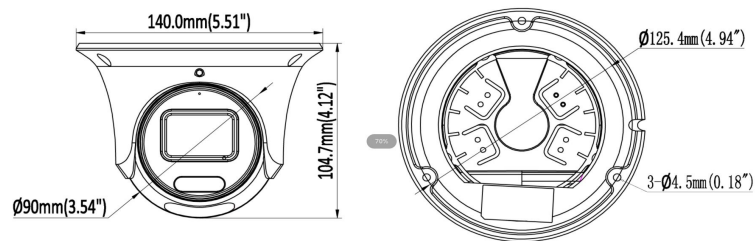

IPC4TF4R4-I1-TMCR

4MP Full Color Fixed Turret Network Camera

Key Features:

- High quality imaging with 4MP resolution
- Efficient H.265+ compression technology
- Clear imaging against strong backlight due to 120 dB WDR technology
- 24/7 colorful imaging
- Water and dust resistant (IP67) Built-in microphone for real-time audio security

Interface	
Communication interface	1 RJ45 10 M/100 M self-adaptive Ethernet port
On-board storage	up to 256GB
MIC	Support
Speaker	N/A
Audio I/O	N/A
Alarm I/O	N/A
Reset button	Support
General	
Operating Conditions	-40°F ~ 140°F (-40°C ~ 60°C) Humidity 95% or less (non-condensing)
Power Supply	DC12V ± 25%
POE	PoE (802.3af)
Power Consumption	MAX.6.3W
Protection Level	IP67
Material	Metal
Dimensions	Φ5.51" × 4.12" (140 × 104.7 mm)
Gross Weight	800g

■ Dimensions

■ Related Accessories

Junction Box, 145.2*145.2*53.5mm, LB01B	Junction Box, Φ142*46.5 mm, AC-JB04	AC-PM02 Pole Mount	AC-CMB02 Pendent Mount

© Homaxi Inc. All rights reserved.

*Product specifications are subject to change without notice.