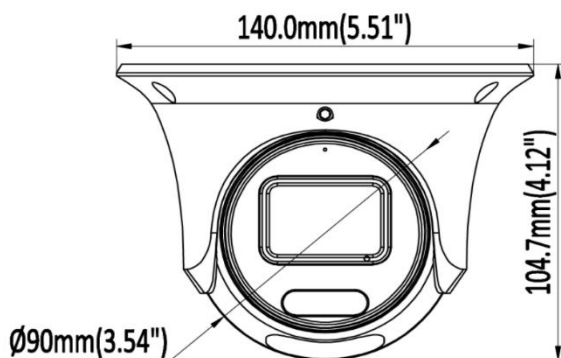

Dimensions

Specification

Camera	
Image Sensor	1/2.7" Progressive Scan CMOS Sensor
Min. Illumination	0.006 lux (Color) , 0 lux (IR on)
Illumination Distance	30m (IR light) 30m (warm light)
Strobe Light	N/A
Smart IR	Support
Pan/Tilt/Rotation Range	Pan: 0° ~ 360° Tilt: 0° ~ 75° Rotation: 0° ~ 360°
Lens	
Focal Length	2.8 mm
Aperture	F1.6
FOV	2.8mm @ F1.6 Horizontal FOV: 111°, Vertical FOV: 60°, Diagonal FOV: 132°
Lens Mount	M12
DORI	
DORI	2.8 mm, D: 67 m, O: 25.5 m, R: 12.8 m, I: 6.4 m
Compression Standard	
Video Compression	H.264/H.264+/H.265/H.265+/MJPEG
H.264 Codec Profile	Base/Main/High profile
H.265 Codec Profile	Main Profile
Video Bit Rate	11 Kbps ~ 8 Mbps
Triple Streams	N/A
Audio Compression	G.711A (-A Model) , G711U
Audio Bit Rate	64 Kbps (-A Model)
Image	
Max. Image Resolution	4M (2688 × 1520)
Main Stream	50Hz: 20fps 4M (2688 × 1520) 25fps 4M (2560 × 1440) , 25fps 1080P (1920 × 1080) 60Hz: 20fps 4M (2688 × 1520) 30fps 4M (2560 × 1440) , 30fps 1080P (1920 × 1080)
Sub Stream	50Hz: 25fps 720P (1280 × 720) 25fps D1 (704 × 576) , 25fps CIF (352 × 288) 60Hz: 30fps 720P (1280 × 720) 30fps D1 (704 × 480) , 30fps CIF (352 × 240)
Third Stream	N/A

POE	PoE (802.3 af)
Power Consumption	MAX.6.3 W
Protection Level	IP67
Material	Metal
Dimensions	Φ 5.51" × 4.12" (140 × 104.7 mm)
Gross Weight	1.76 lb (800 g)

Related Accessories

AC-JB05	AC-WM05	AC-PM03	AC-CMB02
Junction Box, Φ 142 × 46.5 MM	Wall Mount, Φ136 × 120 × 208 MM	Pole Mount, Φ 170 × 135.8 × 43.7 MM	Pendant Mount, Φ 116 × 734.5 MM
			