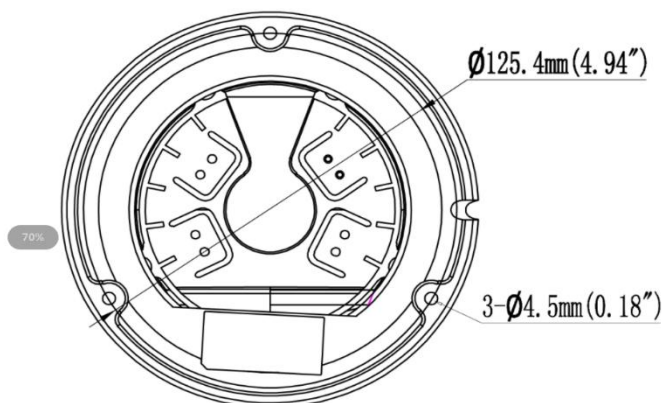

IPC4TF4R4-I1-TMCR

4MP Smart Dual Illumination Fixed Turret Network Camera

With advanced deep learning algorithm, Homaxi S Series network camera supports intelligent functions, such as perimeter protection and smart motion detection. With Smart Dual Illumination technology, the camera records the full-color video and information of key events and reduces light pollution efficiently when the target is out of the monitoring area.

Dimensions

Specification

Camera	
Image Sensor	1/2.7" Progressive Scan CMOS Sensor
Min. Illumination	0.006 lux (Color) , 0 lux (IR on)
Illumination Distance	30m (IR light) 30m (warm light)
Strobe Light	N/A
Smart IR	Support
Pan/Tilt/Rotation Range	Pan: 0° ~ 360° Tilt: 0° ~ 75° Rotation: 0° ~ 360°
Lens	
Focal Length	2.8 mm
Aperture	F1.6
FOV	2.8mm @ F1.6 Horizontal FOV: 111°, Vertical FOV: 60°, Diagonal FOV: 132°
Lens Mount	M12
DORI	
DORI	2.8 mm, D: 67 m, O: 25.5 m, R: 12.8 m, I: 6.4 m
Compression Standard	
Video Compression	H.264/H.264+/H.265/H.265+/MJPEG
H.264 Codec Profile	Base/Main/High profile
H.265 Codec Profile	Main Profile
Video Bit Rate	11 Kbps ~ 8 Mbps
Triple Streams	N/A
Audio Compression	G.711A (-A Model) , G711U
Audio Bit Rate	64 Kbps (-A Model)
Image	
Max. Image Resolution	4M (2688 × 1520)
Main Stream	50Hz: 20fps 4M (2688 × 1520) 25fps 4M (2560 × 1440) , 25fps 1080P (1920 × 1080) 60Hz: 20fps 4M (2688 × 1520) 30fps 4M (2560 × 1440) , 30fps 1080P (1920 × 1080)
Sub Stream	50Hz: 25fps 720P (1280 × 720) 25fps D1 (704 × 576) , 25fps CIF (352 × 288) 60Hz: 30fps 720P (1280 × 720) 30fps D1 (704 × 480) , 30fps CIF (352 × 240)
Third Stream	N/A

POE	PoE (802.3 af)
Power Consumption	MAX.6.3 W
Protection Level	IP67
Material	Metal
Dimensions	Φ 5.51" × 4.12" (140 × 104.7 mm)
Gross Weight	1.76 lb (800 g)

Related Accessories

AC-JB05	AC-WM05	AC-PM03	AC-CMB02
Junction Box, Φ 142 × 46.5 MM	Wall Mount, Φ136 × 120 × 208 MM	Pole Mount, Φ 170 × 135.8 × 43.7 MM	Pendant Mount, Φ 116 × 734.5 MM
			