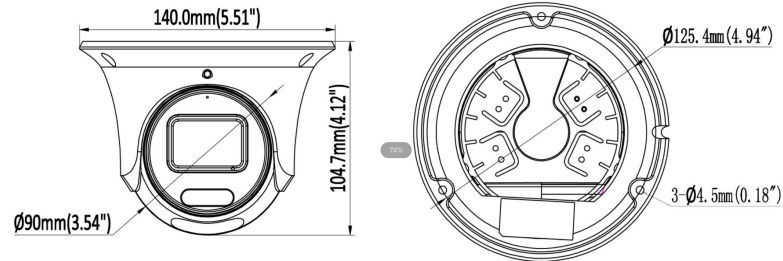

General	
Operating Conditions	-40°F ~ 140°F (-40°C ~ 60°C) Humidity 95% or less (non-condensing)
Power Supply	DC12V ± 25%
POE	PoE (802.3af)
Power Consumption	MAX.6.3W
Protection Level	IP67
Material	Metal
Dimensions	Φ5.51" × 4.12" (140 × 104.7 mm)
Gross Weight	800g

## ■ Dimensions

## ■ Related Accessories

Junction Box, 145*145*53.5MM LB01B	Junction Box, Φ142*46.5MM AC-JB04	AC-PM02 Pole Mount	AC-CMB02 Pendent Mount

© Homaxi Inc. All rights reserved.

\*Product specifications are subject to change without notice.