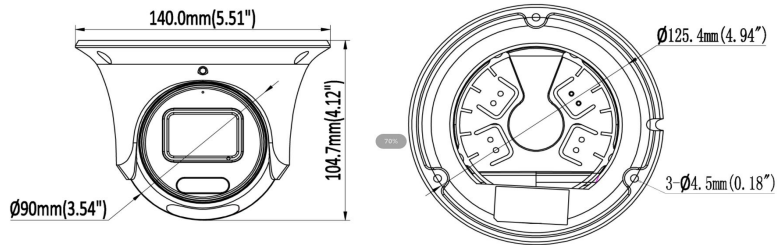

Interface	
Communication interface	1 RJ45 10 M/100 M self-adaptive Ethernet port
On-board storage	up to 256GB
MIC	Support
Speaker	N/A
Audio I/O	N/A
Alarm I/O	N/A
Reset button	Support
General	
Operating Conditions	-40°F ~ 140°F (-40°C ~ 60°C) Humidity 95% or less (non-condensing)
Power Supply	DC12V ± 25%
POE	PoE (802.3af)
Power Consumption	MAX.6.5W
Protection Level	IP67
Material	Metal
Dimensions	Φ5.51" × 4.12" (140 × 104.7 mm)
Gross Weight	800g

## ■ Dimensions

## ■ Related Accessories

Junction Box, 145*145*53.5MM LB01B	Junction Box, Φ142*46.5MM AC-JB04	AC-PM02 Pole Mount	AC-CMB02 Pendent Mount