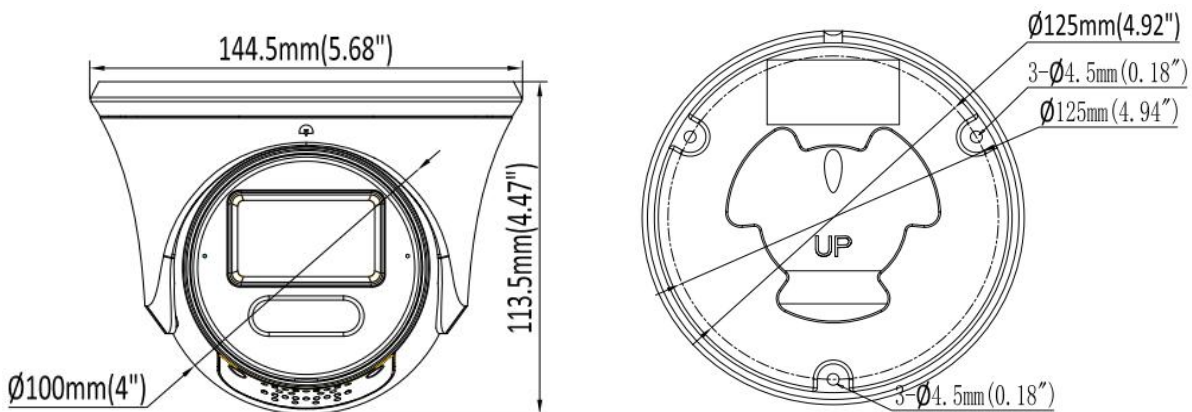

Dimensions

Specification

Camera	
Image Sensor	1/2.7" Progressive Scan CMOS Sensor
Min. Illumination	0.006 lux (Color) , 0 lux (IR on)
Illumination Distance	40m (IR light)
Strobe Light	Support
Smart IR	Support
Pan/Tilt/Rotation Range	Pan: 0° ~ 360° Tilt: 0° ~ 75° Rotation: 0° ~ 360°
Lens	
Focal Length	2.7-13.5 mm
Aperture	F1.6
FOV	Horizontal FOV: 112° to 35.5°, Vertical FOV: 59° to 20°, Diagonal FOV: 134° to 41°
Lens Mount	Φ 14
DORI	
DORI	2.7-13.5 mm, D: 72 m to 206 m, O: 27.9 to 81.5 m, R: 14 m to 40.8 m, I: 7 m to 20.4 m
Compression Standard	
Video Compression	H.264/H.264+/H.265/H.265+/MJPEG
H.264 Codec Profile	Base /Main /High profile
H.265 Codec Profile	Main Profile
Video Bit Rate	11 Kbps ~ 8 Mbps
Triple Streams	N/A
Audio Compression	G.711A (-A Model), G711U
Audio Bit Rate	64 Kbps (-A Model)
Image	
Max. Image Resolution	4M (2688 × 1520)
Main Stream	50Hz: 20fps 4M (2688 × 1520) 25fps 4M (2560 × 1440) , 25fps 1080P (1920 × 1080) 60Hz: 20fps 4M (2688 × 1520) 30fps 4M (2560 × 1440) , 30fps 1080P (1920 × 1080)
Sub Stream	50Hz: 25fps 720P (1280 × 720) 25fps D1 (704 × 576), 25fps CIF (352 × 288) 60Hz: 30fps 720P (1280 × 720) 30fps D1 (704 × 480), 30fps CIF (352 × 240)
Third Stream	N/A
Image Setting	Brightness/Contrast/Saturation/Hue/Sharpness

Power Consumption	MAX.8.5 W
Protection Level	IP67
Material	Metal
Dimensions	Φ 5.68" × 4.47" (144.5 × 113.5 mm)
Gross Weight	2.36 lb (1070 g)

Related Accessories

AC-JB05	AC-WM05	AC-PM03	AC-CMB02
Junction Box, Φ 142 × 46.5 MM	Wall Mount, Φ136 × 120 × 208 MM	Pole Mount, Φ 170 × 135.8 × 43.7 MM	Pendant Mount, Φ 116 × 734.5 MM
			