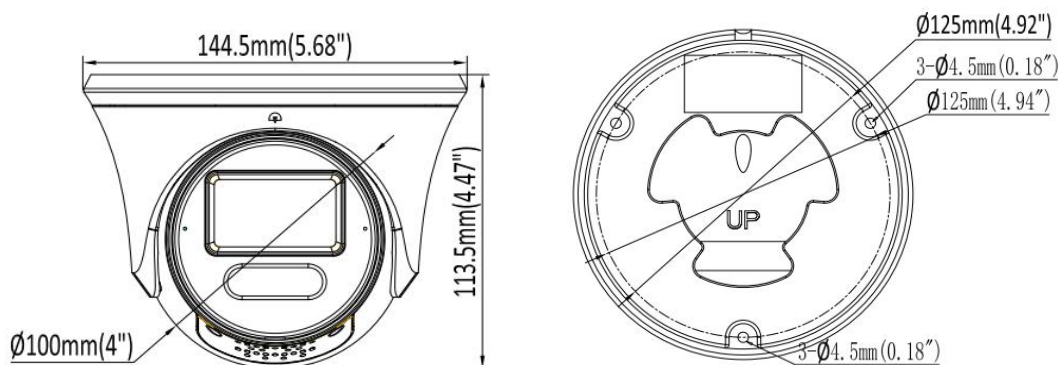

Dimensions

Specification

Camera	
Image Sensor	1/2.7" Progressive Scan CMOS Sensor
Min. Illumination	0.006 lux (Color) , 0 lux (IR on)
Illumination Distance	40m (IR light)
Strobe Light	Support
Smart IR	Support
Pan/Tilt/Rotation Range	Pan: 0° ~ 360° Tilt: 0° ~ 75° Rotation: 0° ~ 360°
Lens	
Focal Length	2.7-13.5mm
Aperture	F1.6
FOV	Horizontal FOV: 112° to 35.5°, Vertical FOV: 59° to 20°, Diagonal FOV: 134° to 41°
Lens Mount	Φ 14
DORI	
DORI	2.7-13.5 mm, D: 72 m to 206 m, O: 27.9 to 81.5 m, R: 14 m to 40.8 m, I: 7 m to 20.4 m
Compression Standard	
Video Compression	H.264/H.264+/H.265/H.265+/MJPEG
H.264 Codec Profile	Base/Main/High profile
H.265 Codec Profile	Main Profile
Video Bit Rate	11 Kbps ~ 8 Mbps
Triple Streams	N/A
Audio Compression	G.711A (A Model), G711U
Audio Bit Rate	64 Kbps (A Model)
Image	
Max. Image Resolution	5M (2880 × 1620)
Main Stream	50Hz: 20fps 5MP (2880 × 1620) 25fps 4MP (2688 × 1520) , 25fps 4M (2560 × 1440) , 25fps 1080P (1920 × 1080) 60Hz: 20fps 5MP (2880 × 1620) 30fps 4MP (2688 × 1520) , 30fps 4M (2560 × 1440) , 30fps 1080P (1920 × 1080)
Sub Stream	50Hz: 25fps 720P (1280 × 720) 25fps D1 (704 × 576), 25fps CIF (352 × 288) 60Hz: 30fps 720P (1280 × 720) 30fps D1 (704 × 480) , 30fps CIF (352 × 240)
Third Stream	N/A
Image Setting	Brightness/Contrast/Saturation/Hue/Sharpness

Power Consumption	MAX. 8.5 W
Protection Level	IP67
Material	Metal
Dimensions	Φ 5.68" × 4.47" (144.5 × 113.5 mm)
Gross Weight	2.36 lb (1070 g)

Related Accessories

AC-JB04	AC-WM04	AC-PM02	AC-CMB02
Junction Box, Φ 142 × 46.5 MM	Wall Mount, Φ136 × 120 × 208 MM	Pole Mount, Φ 170 × 135.8 × 43.7 MM	Pendant Mount, Φ 116 × 734.5 MM
			