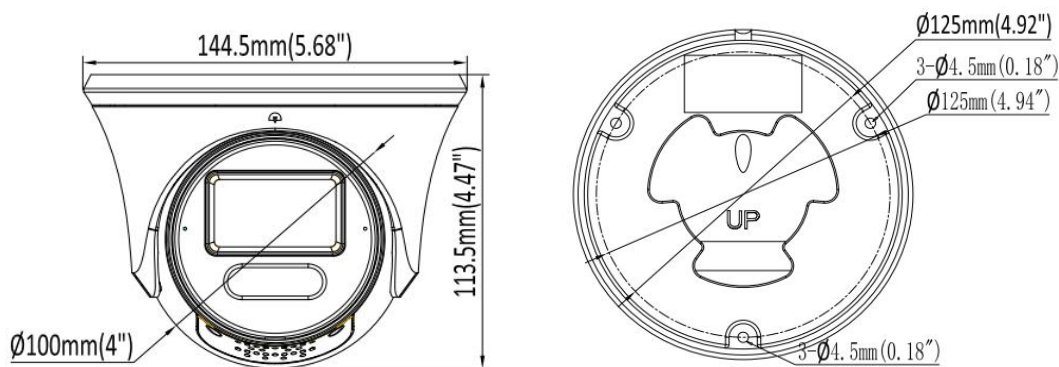

Dimensions

Specification

Camera	
Image Sensor	1/2.7" Progressive Scan CMOS Sensor
Min. Illumination	0.006 lux (Color) , 0 lux (IR on)
Illumination Distance	40m (IR light)
Strobe Light	Support
Smart IR	Support
Pan/Tilt/Rotation Range	Pan: 0° ~ 360° Tilt: 0° ~ 75° Rotation: 0° ~ 360°
Lens	
Focal Length	2.7 ~ 13.5mm
Aperture	F1.6
FOV	Horizontal FOV: 112° to 35.5°, Vertical FOV: 59° to 20°, Diagonal FOV: 134° to 41°
Lens Mount	Φ 14
DORI	
DORI	2.7 ~ 13.5 mm, D: 72 m to 206 m, O: 27.9 to 81.5 m, R: 14 m to 40.8 m, I: 7 m to 20.4 m
Compression Standard	
Video Compression	H.264/H.264+/H.265/H.265+/MJPEG
H.264 Codec Profile	Base/Main/High profile
H.265 Codec Profile	Main Profile
Video Bit Rate	11 Kbps ~ 8Mbps
Triple Streams	N/A
Audio Compression	G.711A (A Model), G711U
Audio Bit Rate	64 Kbps (A Model)
Image	
Max. Image Resolution	5M (2880 × 1620)
Main Stream	50Hz: 20fps 5MP (2880 × 1620) 25fps 4MP (2688 × 1520) , 25fps 4M (2560 × 1440) , 25fps 1080P (1920 × 1080) 60Hz: 20fps 5MP (2880 × 1620) 30fps 4MP (2688 × 1520) , 30fps 4M (2560 × 1440) , 30fps 1080P (1920 × 1080)
Sub Stream	50Hz: 25fps 720P (1280 × 720) 25fps D1 (704 × 576), 25fps CIF (352 × 288) 60Hz: 30fps 720P (1280 × 720) 30fps D1 (704 × 480) , 30fps CIF (352 × 240)
Third Stream	N/A
Image Setting	Brightness/Contrast/Saturation/Hue/Sharpness

Power Consumption	MAX. 8.5 W
Protection Level	IP67
Material	Metal
Dimensions	Φ 5.68" × 4.47" (144.5 × 113.5 mm)
Gross Weight	2.36 lb (1070 g)

Related Accessories

AC-JB05	AC-WM05	AC-PM03	AC-CMB02
Junction Box, Φ 142 × 46.5 MM	Wall Mount, Φ136 × 120 × 208 MM	Pole Mount, Φ 170 × 135.8 × 43.7 MM	Pendant Mount, Φ 116 × 734.5 MM
			