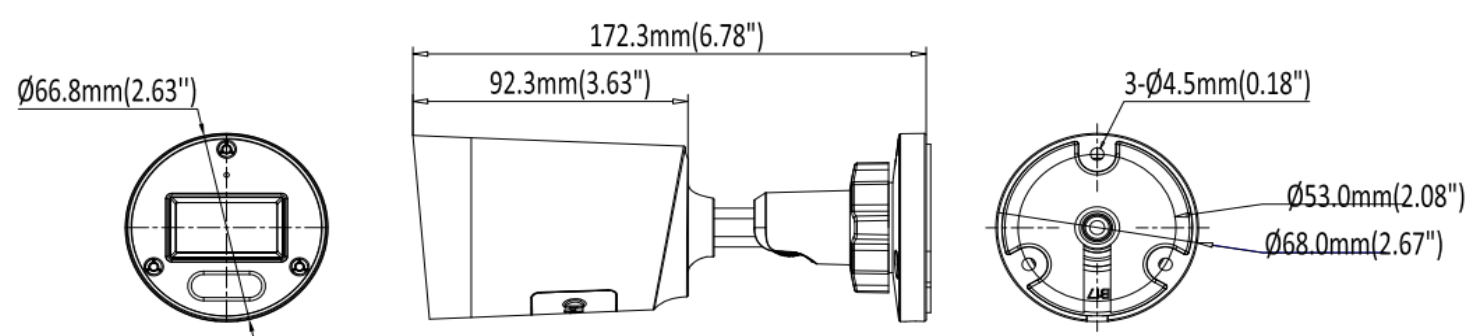

IPC6BF2R4-I2-TML

4MP Starlight Fixed Bullet Network Camera

Key Features:

- High quality imaging with 4MP resolution
- Efficient H.265+ compression technology
- Clear imaging against strong backlight due to 120 dB WDR technology
- Focus on human and vehicle targets classification based on deep learning
- Water and dust resistant (IP67)
- Built-in microphone for real-time audio security

Interface	
Communication interface	1 RJ45 10 M/100 M self-adaptive Ethernet port
On-board storage	up to 256GB
MIC	Support
Speaker	N/A
Audio I/O	N/A
Alarm I/O	N/A
Reset button	Support
General	
Operating Conditions	-40°F ~ 140°F (-40°C ~ 60°C) Humidity 95% or less (non-condensing)
Power Supply	DC12V ± 25%
POE	PoE (802.3af)
Power Consumption	MAX.6.5W
Protection Level	IP67
Material	Metal
Dimensions	Φ2.63" × 6.93" (68 × 172.3 mm)
Gross Weight	500g

■ Dimensions

■ Related Accessories

Junction Box, Φ112.5×49.5MM AC-JB02	Junction Box, non-waterproof, Φ102×40MM LB02	Junction Box, 145×145×53.5MM LB01B	Pole Mount AC-PM02	Pendent Mount AC-CMB02

©Homaxi Inc. All rights reserved.