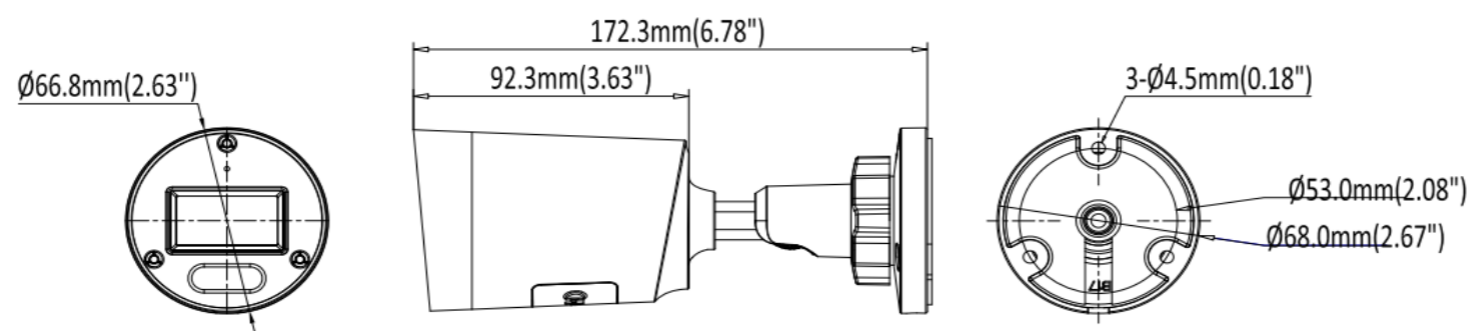

IPC6BF2R5-I2-TML

5MP Starlight Fixed Bullet Network Camera

Key Features:

- High quality imaging with 5MP resolution
- Efficient H.265+ compression technology
- Clear imaging against strong backlight due to 120 dB WDR technology
- Focus on human and vehicle targets classification based on deep learning
- Water and dust resistant (IP67)
- Built-in microphone for real-time audio security

Interface	
Communication interface	1 RJ45 10 M/100 M self-adaptive Ethernet port
On-board storage	up to 256GB
MIC	Support
Speaker	N/A
Audio I/O	N/A
Alarm I/O	N/A
Reset button	Support
General	
Operating Conditions	-40°F ~ 140°F (-40°C ~ 60°C) Humidity 95% or less (non-condensing)
Power Supply	DC12V ± 25%
POE	PoE (802.3af)
Power Consumption	MAX.7.5W
Protection Level	IP67
Material	Metal
Dimensions	Φ2.67" × 6.78" (68 × 172.3 mm)
Gross Weight	500g

■ Dimensions

■ Related Accessories

Junction Box, Φ112.5×49.5MM AC-JB02	Junction Box, non-waterproof, Φ102×40MM LB02	Junction Box, 145×145×53.5MM LB01B	Pole Mount AC-PM02	Pendent Mount AC-CMB02

© Homaxi Inc. All rights reserved.