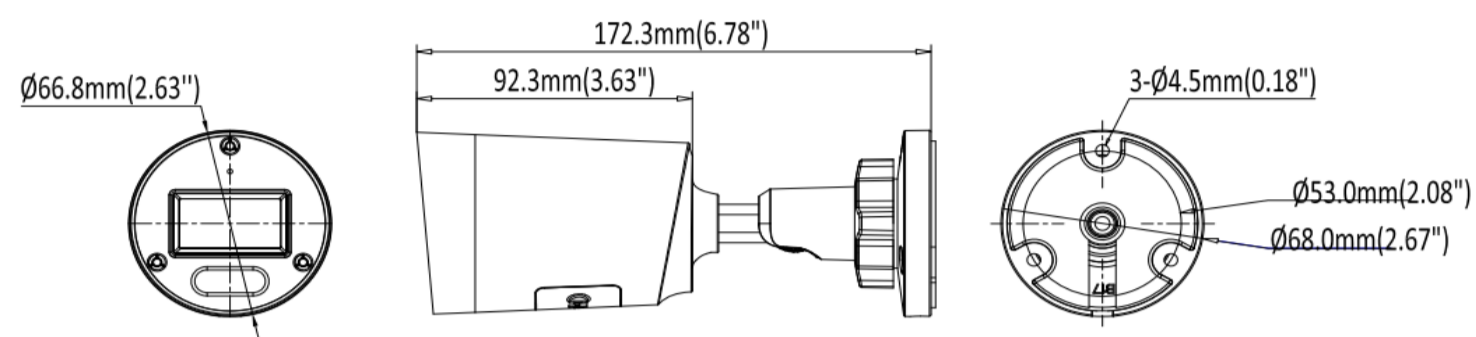

IPC6BF2R8-I2-TML

8MP Starlight Fixed Bullet Network Camera

Key Features:

- High quality imaging with 8MP resolution
- Efficient H.265+ compression technology
- Clear imaging against strong backlight due to 120 dB WDR technology
- Focus on human and vehicle targets classification based on deep learning
- Water and dust resistant (IP67)
- Built-in microphone for real-time audio security

General	
Operating Conditions	-40°F ~ 140°F (-40°C ~ 60°C) Humidity 95% or less (non-condensing)
Power Supply	DC12V ± 25%
POE	PoE (802.3af)
Power Consumption	MAX.7.5W
Protection Level	IP67
Material	Metal
Dimensions	Φ 2.63" × 6.78" (68 × 172.3 mm)
Gross Weight	500g

■ Dimensions

■ Related Accessories

Junction Box, Φ112.5×49.5MM AC-JB02	Junction Box, non-waterproof, Φ102×40MM LB02	Junction Box, 145×145×53.5MM LB01B	Pole Mount AC-PM02	Pendent Mount AC-CMB02

© Homaxi Inc. All rights reserved.