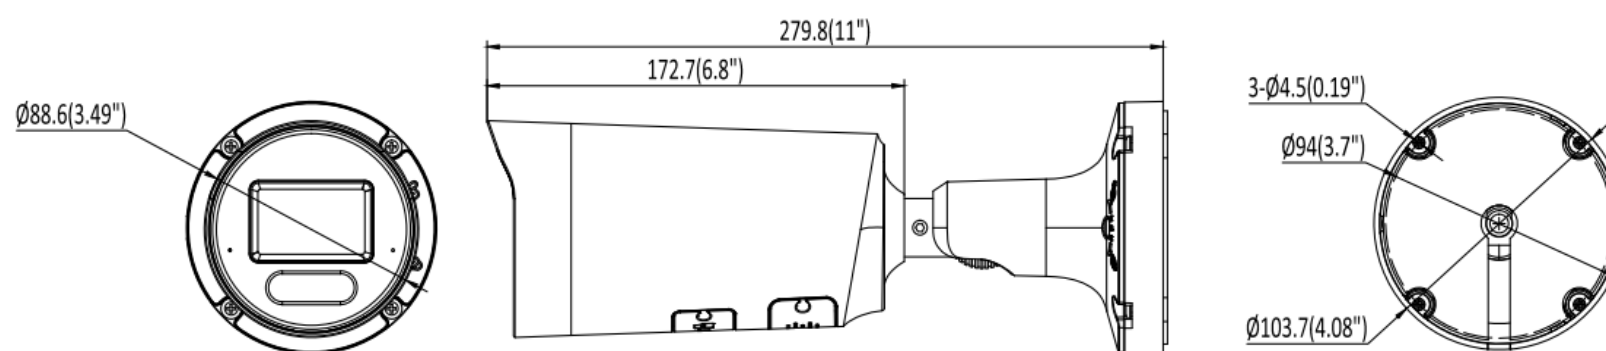

IPC6BF6R4-AD-TPMSCR

4MP Active Deterrence Fixed Bullet Network Camera

Key Features:

- High quality imaging with 4MP resolution
- Efficient H.265+ compression technology
- Clear imaging against strong backlight due to 120dB WDR technology
- Focus on human and vehicle targets classification based on deep learning
- Active warm light and audio alarm to warn intruders off
- Water and dust resistant (IP67)
- Built-in microphone & speaker, audio and alarm interface available

Interface	
Communication interface	1 RJ45 10 M/100 M self-adaptive Ethernet port
On-board storage	up to 256GB
MIC	Support
Speaker	Support
Audio I/O	1/1
Alarm I/O	1/1
Reset button	Support
General	
Operating Conditions	-40°F ~ 140°F (-40°C ~ 60°C) Humidity 95% or less (non-condensing)
Power Supply	DC12V ± 25%
POE	PoE (802.3af)
Power Consumption	Max.8.4W
Protection Level	IP67
Material	Metal
Dimensions	Φ4.08" × 11" (103.7 × 279.8 mm)
Gross Weight	1240g

■ Dimensions

■ Related Accessories

Junction Box, non-waterproof, Φ102×40MM LB02	Pole Mount AC-PM02	Pendent Mount AC-CMB02

© Homaxi Inc. All rights reserved.

*Product specifications are subject to change without notice.