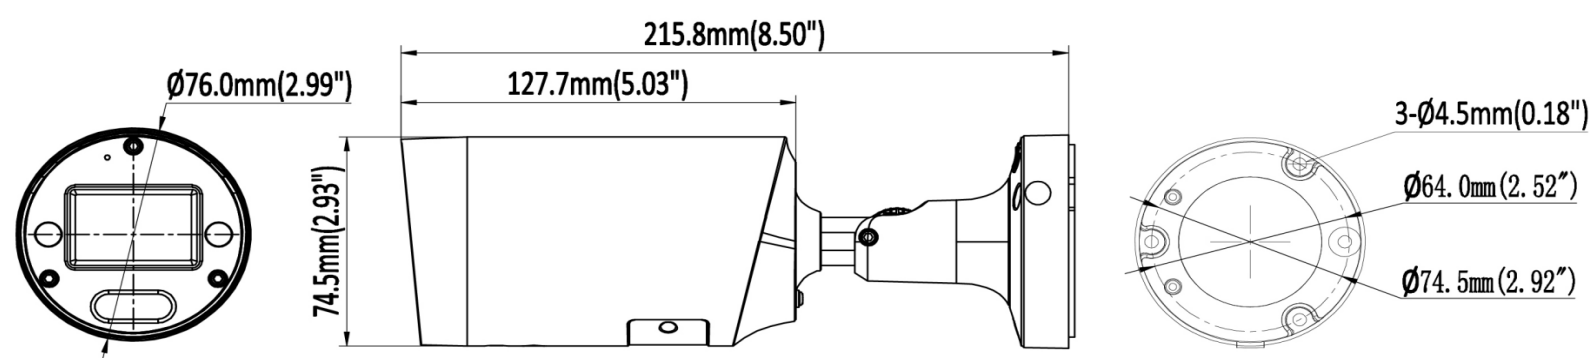

IPC6BV2R5-I2-TPMLZ

5MP Starlight Motorized Bullet Network Camera

Key Features:

- High quality imaging with 5MP resolution
- Motorized varifocal lens for easy installation and monitoring
- Efficient H.265+ compression technology
- Clear imaging against strong backlight due to 120dB WDR technology
- Focus on human and vehicle targets classification based on deep learning
- Water and dust resistant (IP67)
- Built-in microphone, audio and alarm interface available

Interface	
Communication interface	1 RJ45 10 M/100 M self-adaptive Ethernet port
On-board storage	up to 256GB
MIC	Support
Speaker	N/A
Audio I/O	1/1
Alarm I/O	1/1
Reset button	Support
General	
Operating Conditions	-40°F ~ 140°F (-40°C ~ 60°C) Humidity 95% or less (non-condensing)
Power Supply	DC12V ± 25%
POE	PoE (802.3af)
Power Consumption	MAX.9.5W
Protection Level	IP67
Material	Metal
Dimensions	Φ2.99" × 8.5" (76 × 215.8 mm)
Gross Weight	980g

■ Dimensions

■ Related Accessories

Junction Box, Φ112.5×49.5MM AC-JB02	Junction Box, non-waterproof, Φ102×40MM LB02	Junction Box, 145×145×53.5MM LB01B	Pole Mount AC-PM02	Pendent Mount AC-CMB02

© Homaxi Inc. All rights reserved.