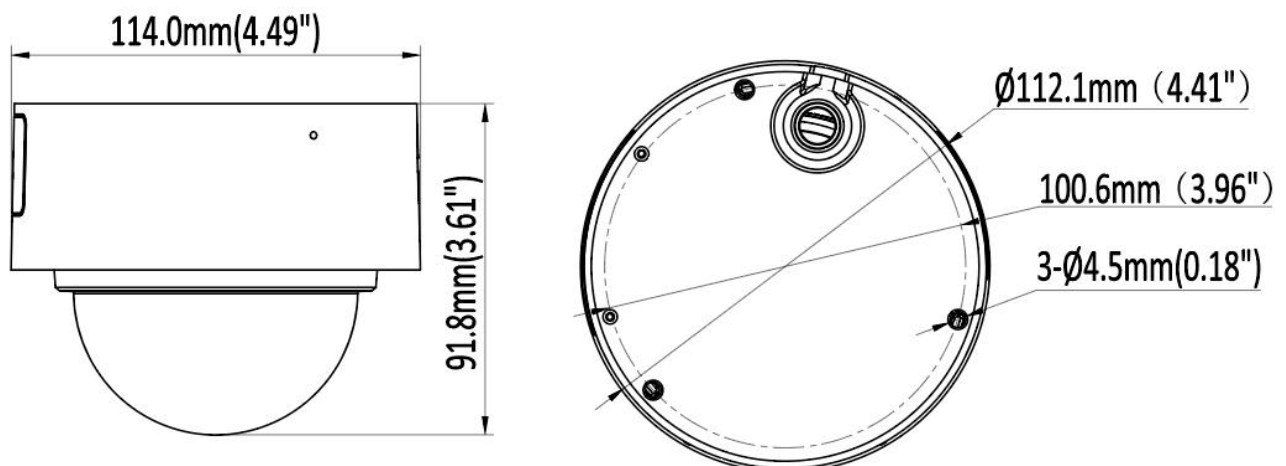

Dimensions

Specification

Camera	
Image Sensor	1/2.7" Progressive Scan CMOS Sensor
Min. Illumination	0.006 lux (Color) , 0 lux (IR on)
Illumination Distance	30m (IR light)
Strobe Light	Support
Smart IR	Support
Pan/Tilt/Rotation Range	Pan: 0° ~ 355° Tilt: 0° ~ 75° Rotation: 0° ~ 355°
Lens	
Focal Length	2.8 mm
Aperture	F1.6
FOV	2.8 mm @ F1.6 horizontal FOV: 111°, vertical FOV: 60°diagonal FOV: 132°
Lens Mount	M12
DORI	
DORI	2.8 mm, D: 67 m, O: 25.5 m, R: 12.8 m, I: 6.4 m
Compression Standard	
Video Compression	H.264/H.264+/H.265/H.265+/MJPEG
H.264 Codec Profile	Base/Main/High profile
H.265 Codec Profile	Main Profile
Video Bit Rate	11 Kbps ~ 10 Mbps
Triple Streams	Support
Audio Compression	G.711A, G.711U
Audio Bit Rate	64 Kbps
Image	
Max. Image Resolution	4M (2688 × 1520)
Main Stream	50Hz: 25fps 4M (2688 × 1520) 25fps 4M (2560 × 1440), 25fps 1080P (1920 × 1080) 60Hz: 30fps 4M (2688 × 1520) 25fps 4M (2560 × 1440) 30fps 1080P (1920 × 1080)
Sub Stream	50Hz: 25fps 720P (1280 × 720) 25fps D1 (704 × 576), 25fps CIF (352 × 288) 60Hz: 30fps 720P (1280 × 720) 30fps D1 (704 × 480), 30fps CIF (352 × 240)
Third Stream	50Hz: 25fps CIF (352 × 288) 60Hz: 30fps CIF (352 × 240)

Power Supply	DC12V ± 25%
POE	PoE (802.3 af)
Power Consumption	MAX. 8 W
Protection Level	IP67
Material	Metal
Dimensions	Φ 4.49" × 3.61" (114 × 91.8mm)
Gross Weight	1.76 lb (800 g)

Related Accessories

AC-WM02	AC-PM02	AC-JB02	AC-CMB02
Wall Mount, Φ 120×105.8×183.5MM	Pole Mount, Φ 170 × 135.8 × 43.7MM	Junction Box, Φ 112.5 × 49.5 MM	Pendant Mount, Φ 116 × 734.5 MM
			