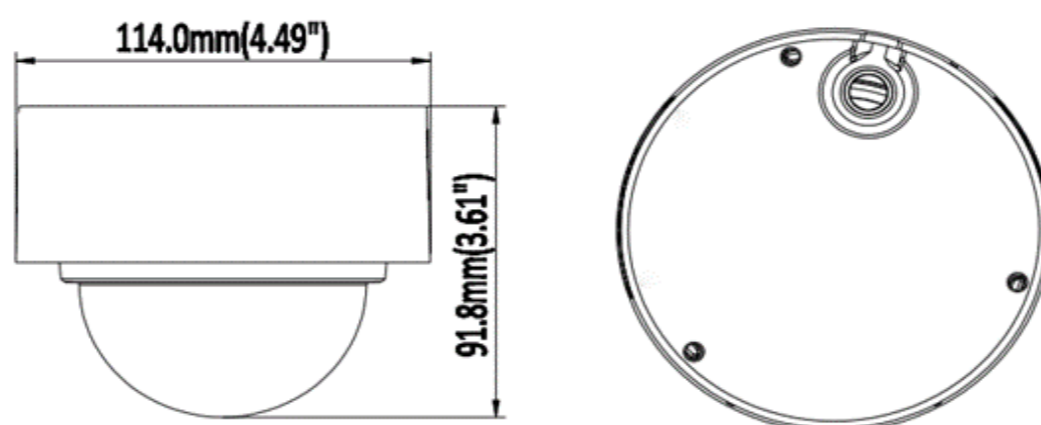

IPC6DF2R5-I2-TML

5MP Starlight Fixed Dome Network Camera

Key Features:

- High quality imaging with 5MP resolution
- Efficient H.265+ compression technology
- Clear imaging against strong backlight due to 120 dB WDR technology
- Focus on human and vehicle targets classification based on deep learning
- Water and dust resistant (IP67) and vandal proof (IK10)
- Built-in microphone for real-time audio security

General	
Operating Conditions	-40°F ~ 140°F (-40°C ~ 60°C) Humidity 95% or less (non-condensing)
Power Supply	DC12V ± 25%
POE	PoE (802.3af)
Power Consumption	MAX.8W
Protection Level	IP67
Material	Metal
Dimensions	Φ4.49" × 3.61" (114 × 91.8mm)
Gross Weight	800g

■ Dimensions

■ Related Accessories

Junction Box, Φ112.5×49.5MM AC-JB02	Junction Box, Φ112×41MM LB11	Wall mount, Φ183.5×105.8MM AC-WM02	Pole Mount AC-PM02	Pendent Mount AC-CMB02
				

© Homaxi Inc. All rights reserved.