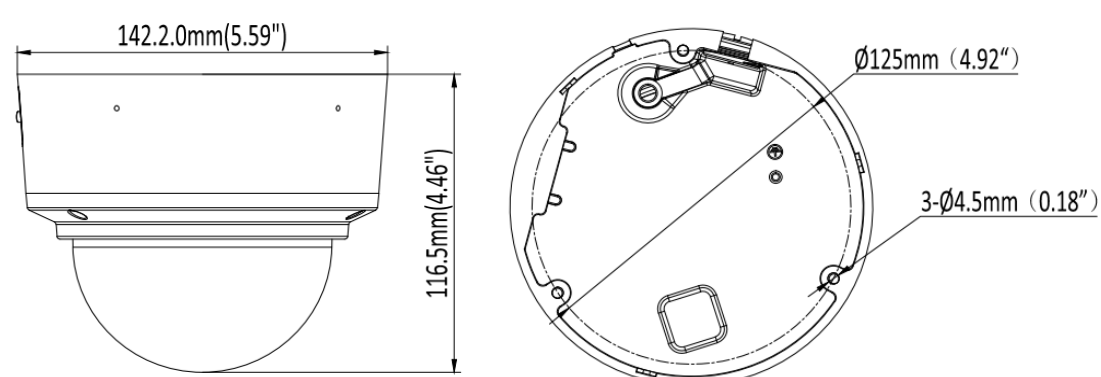

Interface	
Communication interface	1 RJ45 10 M/100 M self-adaptive Ethernet port
On-board storage	up to 256GB
MIC	Support
Speaker	N/A
Audio I/O	1/1
Alarm I/O	1/1
Reset button	Support
General	
Operating Conditions	-40°F ~ 140°F (-40°C ~ 60°C) Humidity 95% or less (non-condensing)
Power Supply	DC12V ± 25%
POE	PoE (802.3af)
Power Consumption	MAX.9.5W
Protection Level	IP67
Material	Metal
Dimensions	Φ5.59" × 4.46" (142.2 × 116.5mm)
Gross Weight	1020g

## ■ Dimensions