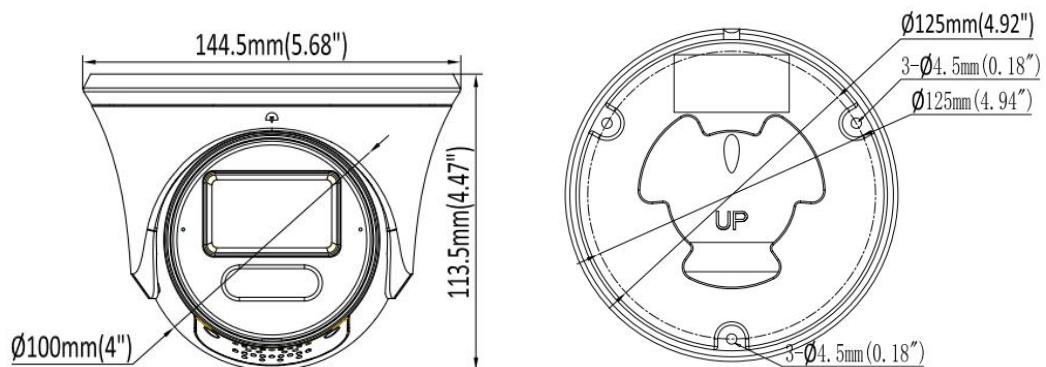

### Dimensions

## Specification

Camera	
Image Sensor	1/2.7" Progressive Scan CMOS Sensor
Min. Illumination	0.003 lux (Color), 0 lux (IR on)
Illumination Distance	30m (IR light) 30m (Warm light)
Strobe Light	N/A
Smart IR	Support
Pan/Tilt/Rotation Range	Pan: 0° ~ 360° Tilt: 0° ~ 75° Rotation: 0° ~ 360°
Lens	
Focal Length	2.8 mm
Aperture	F1.0
FOV	2.8 mm @ F1.0 Horizontal FOV: 103°, Vertical FOV: 55°, Diagonal FOV: 122°
Lens Mount	M12
DORI	
DORI	2.8 mm, D: 67 m, O: 25.9 m, R: 13 m, I: 6.5 m
Compression Standard	
Video Compression	H.264/H.264+/H.265/H.265+/MJPEG
H.264 Codec Profile	Base/Main/High profile
H.265 Codec Profile	Main Profile
Video Bit Rate	11 Kbps ~ 10Mbps
Triple Streams	Support
Audio Compression	G.711A, G.711U
Audio Bit Rate	64 Kbps
Image	
Max. Image Resolution	4M (2688 × 1520)
Main Stream	50Hz: 25fps 4M (2688 × 1520) 25fps 4M (2560 × 1440) , 25fps 1080P (1920 × 1080) 60Hz: 30fps 4M (2688 × 1520) 30fps 4M (2560 × 1440) , 30fps 1080P (1920 × 1080)
Sub Stream	50Hz: 25fps 720P (1280 × 720) 25fps D1 (704 × 576) , 25fps CIF (352 × 288) 60Hz: 30fps 720P (1280 × 720) 30fps D1 (704 × 480) , 30fps CIF (352 × 240)
Third Stream	50Hz: 25fps CIF (352 × 288) 60Hz: 30fps CIF (352 × 240)

Power Supply	DC12V ± 25%
POE	PoE (802.3 af)
Power Consumption	MAX. 8 W
Protection Level	IP67
Material	Metal
Dimensions	Φ 5.68" × 4.47" (144.5 × 113.5mm)
Gross Weight	2.30 lb (1045 g)