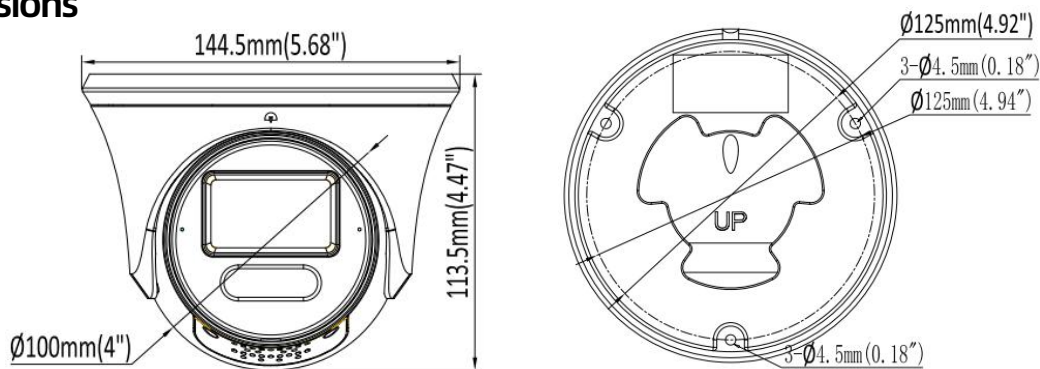

### Dimensions

## Specification

Camera	
Image Sensor	1/2.8" Progressive Scan CMOS Sensor
Min. Illumination	0.003 lux (Color), 0 lux (IR on)
Illumination Distance	30m (IR light) 30m (Warm light)
Strobe Light	N/A
Smart IR	Support
Pan/Tilt/Rotation Range	Pan: 0° ~ 360° Tilt: 0° ~ 75° Rotation: 0° ~ 360°
Lens	
Focal Length	2.8 mm
Aperture	F1.0
FOV	2.8 mm @ F1.0 horizontal FOV: 105°, vertical FOV: 56°diagonal FOV: 126°
Lens Mount	M12
DORI	
DORI	2.8 mm, D: 94 m, O: 36.7 m, R: 18.4 m, I: 9.2 m
Compression Standard	
Video Compression	H.264/H.264+/H.265/H.265+/MJPEG
H.264 Codec Profile	Base/Main/High profile
H.265 Codec Profile	Main Profile
Video Bit Rate	11 Kbps ~ 16 Mbps
Triple Streams	Support
Audio Compression	G.711A, G.711U
Audio Bit Rate	64 Kbps
Image	
Max. Image Resolution	8MP (3840 × 2160)
Main Stream	50Hz: 25fps 8MP (3840 × 2160) , 25fps 6MP (3200 × 1800) , 25fps 5MP (3072 × 1728) 25fps 4MP (2560 × 1440) , 25fps 1080P(1920 × 1080) 60Hz: 30fps 8MP (3840 × 2160) , 30fps 6MP (3200 × 1800) , 30fps 5MP (3072 × 1728) 30fps 4MP (2560 × 1440) , 30fps 1080P (1920 × 1080)
Sub Stream	50Hz: 25fps 720P (1280 × 720) 25fps D1 (704 × 576) , 25fps CIF (352 × 288) (Default D1) 60Hz: 30fps 720P (1280 × 720) 30fps D1 (704 × 480) , 30fps CIF (352 × 240)

Operating Conditions	(-40°C ~ 60°C) (-40°F ~ 140°F) Humidity 95% or less (non-condensing)
Power Supply	DC12V ± 25%
POE	PoE (802.3 af)
Power Consumption	MAX. 9.5 W
Protection Level	IP67
Material	Metal
Dimensions	Φ 5.68" × 4.47" (144.5 × 113.5mm)
Gross Weight	2.30 lb (1045 g)