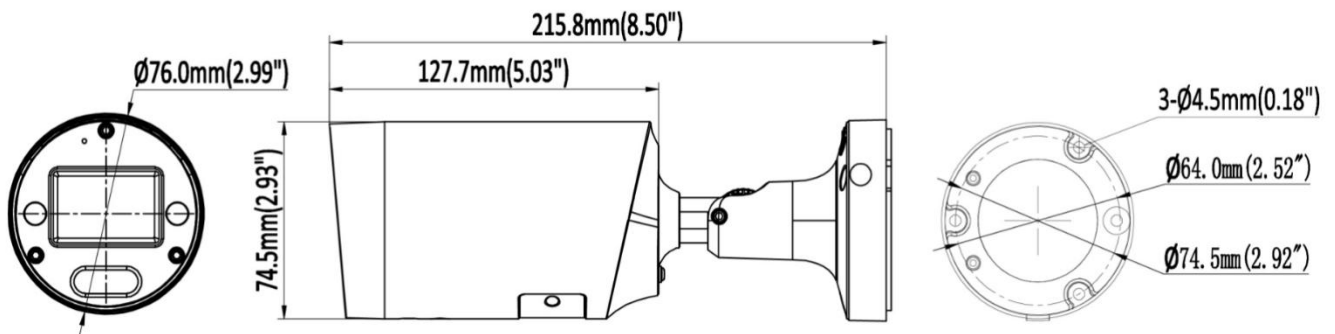

Dimensions

Specification

Camera	
Image Sensor	1/1.8" Progressive Scan CMOS Sensor
Min. Illumination	0.0008Lux (Color) , 0 Lux with Light
Illumination Distance	40m (warm light)
Strobe Light	N/A
Smart IR	N/A
Pan/Tilt/Rotation Range	Pan: 0° ~ 360° Tilt: 0° ~ 90° Rotation: 0° ~ 360°
Lens	
Focal Length	2.8 mm
Aperture	F1.0
FOV	2.8 mm @ F1.0 Horizontal FOV: 111° , Vertical FOV: 60° , Diagonal FOV: 130°
Lens Mount	M16
DORI	
DORI	2.8mm, D: 86 m, O: 33.5 m, R: 16.7 m, I: 8.4 m
Compression Standard	
Video Compression	H.264/H.264+/H.265/H.265+/MJPEG
H.264 Codec Profile	Base/Main/High profile
H.265 Codec Profile	Main Profile
Video Bit Rate	11 Kbps ~ 16 Mbps
Triple Streams	Support
Audio Compression	G.711A, G.711U
Audio Bit Rate	64 Kbps
Image	
Max. Image Resolution	8MP (3840 × 2160)
Main Stream	50Hz: 25fps 8MP (3840 × 2160) , 25fps 6MP (3200 × 1800) , 25fps 5MP (3072 × 1728) 25fps 4MP (2560 × 1440) , 25fps 1080P (1920 × 1080) 60Hz: 30fps 8MP (3840 × 2160) , 30fps 6MP (3200 × 1800) , 30fps 5MP (3072 × 1728) 30fps 4MP (2560 × 1440) , 30fps 1080P (1920 × 1080)
Sub Stream	50Hz: 25fps 720P (1280 × 720) 25fps D1 (704 × 576) , 25fps CIF (352 × 288) (Default D1) 60Hz: 30fps 720P (1280 × 720) 30fps D1 (704 × 480) , 30fps CIF (352 × 240)

Audio I/O	1/1
Alarm I/O	1/1
Reset button	Support
General	
Operating Conditions	(-40°C ~ 60°C) (-40°F ~ 140°F) Humidity 95% or less (non-condensing)
Power Supply	DC12V ± 25%
POE	PoE (802.3 af)
Power Consumption	MAX. 8 W
Protection Level	IP67
Material	Metal
Dimensions	Φ 2.99" × 8.5" (76 × 215.8 mm)
Gross Weight	2.16 lb (980 g)

Related Accessories

AC-JB02	AC-PM02
Junction Box, Φ 112.5 × 49.5 MM	Pole Mount, Φ 170 × 135.8 × 43.7MM
	

Please select accessories according to the installation scenario: