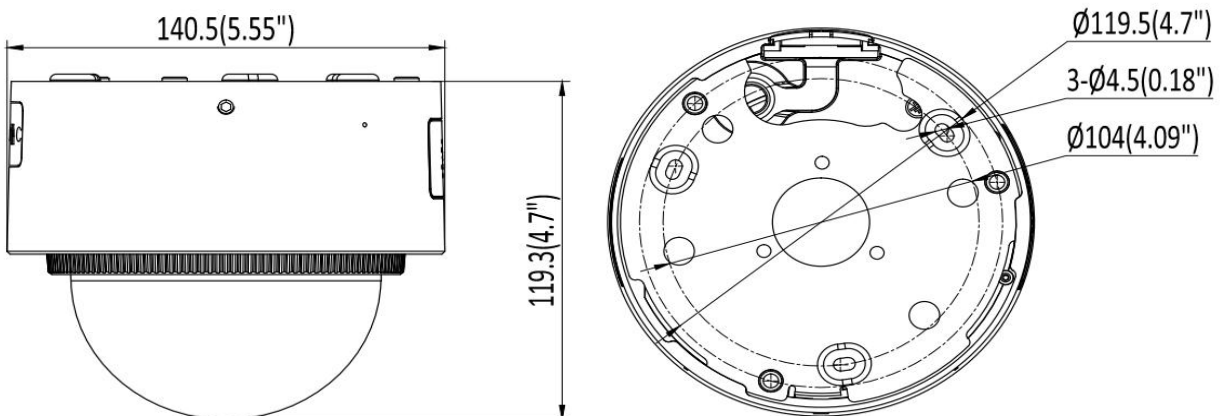

Dimensions

Specification

Camera	
Image Sensor	1/1.8" Progressive Scan CMOS Sensor
Min. Illumination	0.0005Lux (Color) , 0 Lux with Light
Illumination Distance	40m (warm light)
Strobe Light	N/A
Smart IR	N/A
Pan/Tilt/Rotation Range	Pan: 0° ~ 355° Tilt: 0° ~ 75° Rotation: 0° ~ 355°
Lens	
Focal Length	2.8-12mm
Aperture	F1.0
FOV	horizontal FOV: 105° ~ 56°, Vertical FOV: 54° ~ 31°, Diagonal FOV: 131° ~ 65°
Lens Mount	Integrated
DORI	
DORI	2.8-12 mm, D: 68 m to 114 m, O: 26.3 m to 44.7 m, R: 13.2 m to 22.4 m, I: 6.6 m to 11.2
Compression Standard	
Video Compression	H.264/H.264+/H.265/H.265+/MJPEG
H.264 Codec Profile	Base/Main /High profile
H.265 Codec Profile	Main Profile
Video Bit Rate	11 Kbps ~ 10 Mbps
Triple Streams	Support
Audio Compression	G.711A, G.711U
Audio Bit Rate	64 Kbps
Image	
Max. Image Resolution	4M (2688 × 1520)
Main Stream	50Hz: 25fps 4M (2688 × 1520) 25fps 4M (2560 × 1440) 25fps 1080P (1920 × 1080) 60Hz: 30fps 4M (2688 × 1520) 30fps 4M (2560 × 1440) 30fps 1080P (1920 × 1080)
Sub Stream	50Hz: 25fps 720P (1280 × 720) 25fps D1(704 × 576),25fps CIF(352 × 288) 60Hz: 30fps 720P (1280 × 720) 30fps D1 (704 × 480) , 30fps CIF (352 × 240)

Alarm I/O	1/1
Reset button	Support
General	
Operating Conditions	(-40°C ~ 60°C) (-40°F ~ 140°F) Humidity 95% or less (non-condensing)
Power Supply	DC12V ± 25%
POE	PoE (802.3 af)
Power Consumption	MAX. 11.5 W
Protection Level	IP67
Material	Metal
Dimensions	Φ 5.55" × 4.7" (140.5 × 119.3 mm)
Gross Weight	3.04 lb (1380 g)