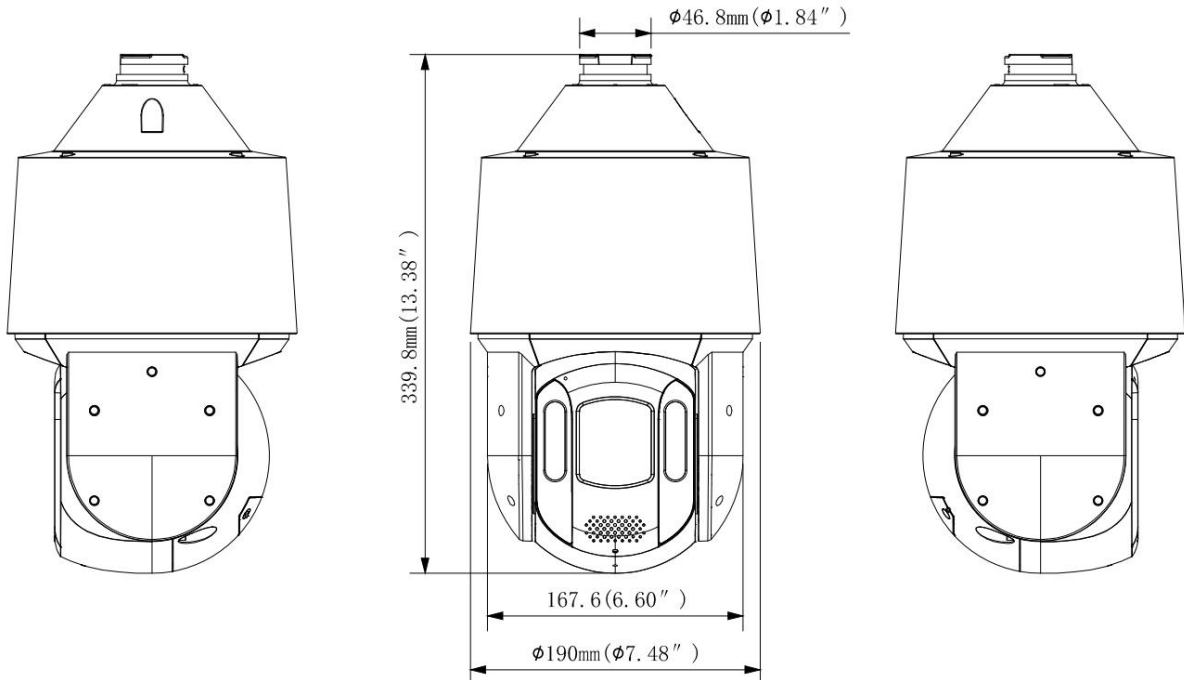

## Dimensions

Mobile Surveillance	IOS, Android
<b>Interface</b>	
Communication interface	1 RJ45 10 M/100 M self-adaptive Ethernet port
On-board storage	Up to 512GB
MIC	Support
Speaker	Support
Audio I/O	1/1
Alarm I/O	2/1
Serial Port	N/A
Video Output	N/A
Reset button	Support
<b>General</b>	
Operating Conditions	( -40 °C ~ 70 °C) (-40 °F ~ 158 °F) Humidity 95% or Less (Non-Condensing)
Power Supply	DC36V
POE	PoE++ (802.3.bt)
Power Consumption	MAX. 30 W
Protection Level	IP67
Protection	6000V lightning protection, surge protection and anti-surge protection
Dimensions	7.48" × 13.38" (190 × 339.8 mm)
Gross Weight	16.86lb (7650 g)