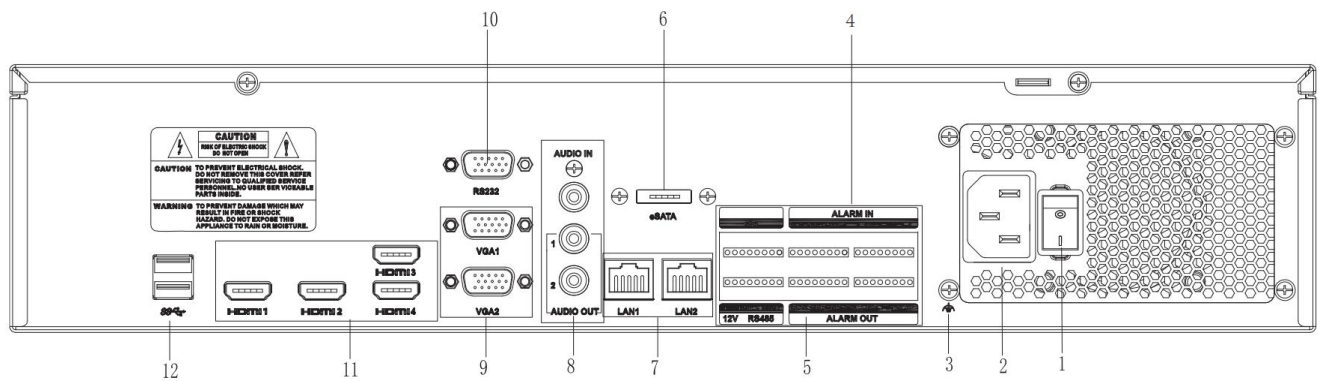

Rear Panel

No.	Description	No.	Description
1	Power Switch	7	Network Port
2	Power Input	8	Audio IN/OUT RCA
3	Ground	9	VGA Port
4	Alarm Input	10	RS232 Port
5	Alarm Out	11	HDMI Port
6	e SATA Port	12	USB Port