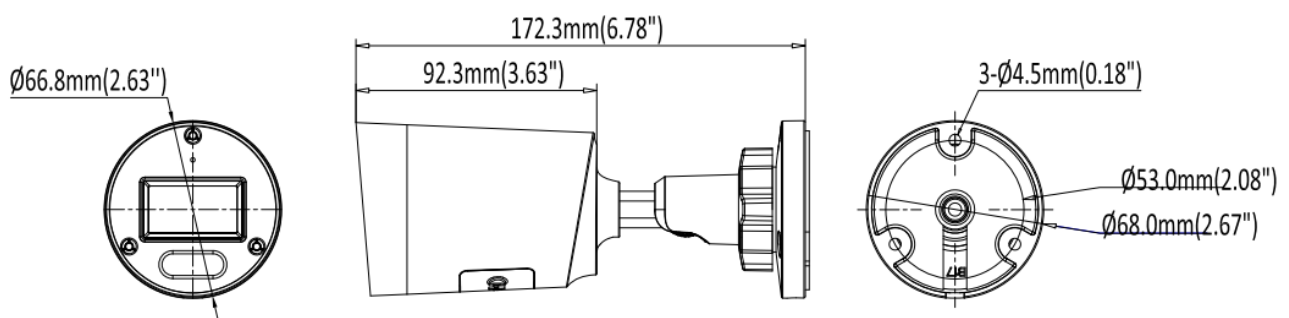

■ Specifications

Camera	
Image Sensor	1/2.7" CMOS Sensor
Signal System	PAL/NTSC
Effective Pixels	2560 (H) × 1665 (V)
Electronic Shutter	AUTO/ 1/50(1/60)-1/50,000sec
Min. Illumination	0.01 Lux@(F1.2, AGC ON), 0 Lux with IR
Video Frame Rate	PAL/NTSC: 5MP@20fps
Video Output	AHD/TVI/CVI/CVBS
Mic	Support(only in TVI mode)
Camera Features	
S/N Ratio	≥50dB
Noise Reduction	2D DNR
Day&Night	Full Color
White Balance	ATW/Manual
WDR	D-WDR
LED	2pcs Warm Light
Warm Light Range	65ft(20m)
Lens	
Focal Length	2.8mm/3.6mm F1.0 Fixed Lens
Angle of View	2.8mm: Horizontal FOV: 110°, Vertical FOV: 60°, Diagonal FOV: 126° 3.6mm: Horizontal FOV:90°, Vertical FOV: 50°, Diagonal FOV: 103°
Lens Type	Fixed Iris
Mount Type	M12
General	
IP Rating	IP67

Housing Material	Metal
Power Supply	DC12V ($\pm 10\%$)
Power Consumption	<8W
Working Temperature / Humidity	-40°F ~ 140°F (-40°C ~ 60°C) Humidity 95% or less (non-condensing)
Dimensions	$\Phi 2.67'' \times 6.78''$ (68 × 172.3mm)
Weight	400g

■ Available Models

UVC6BF2U-CM (2.8mm)

UVC6BF2U-CM (3.6mm)

■ Dimensions

■ Related Accessories

Junction Box, non-waterproof, $\Phi 102 \times 40\text{MM}$, LB02	Junction Box, 145 × 145 × 53.5MM, AC-JB02	Junction Box, $\Phi 112.5 \times 49.5\text{MM}$, LB10+Plate
		