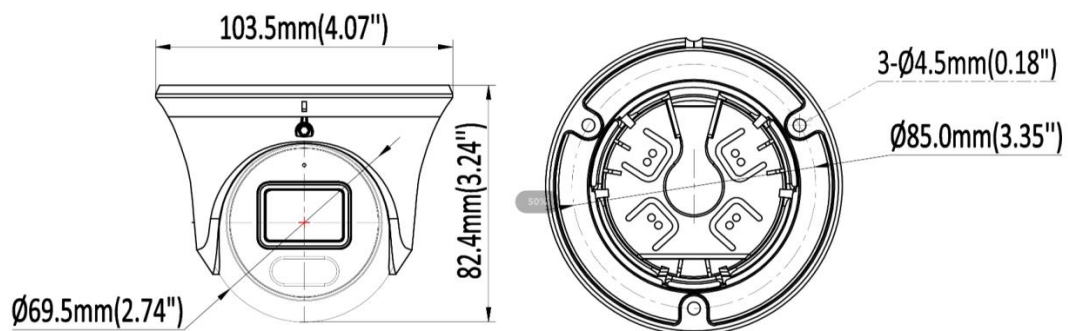

■ Specifications

Camera	
Image Sensor	1/2.7" CMOS Sensor
Signal System	PAL/NTSC
Effective Pixels	2560 (H) × 1665 (V)
Electronic Shutter	AUTO/ 1/50(1/60)-1/50,000sec
Min. Illumination	0.01 Lux@(F1.2, AGC ON), 0 Lux with IR
Video Frame Rate	PAL/NTSC: 5MP@20fps
Video Output	AHD/TVI/CVI/CVBS
Mic	Support(only in TVI mode)
Camera Features	
S/N Ratio	≥50dB
Noise Reduction	2D DNR
Day&Night	Full Color
White Balance	ATW/Manual
WDR	D-WDR
LED	2pcs Warm Light
Warm Light Range	65ft(20m)
Lens	
Focal Length	2.8mm/3.6mm F1.0Fixed Lens
Angle of View	2.8mm: Horizontal FOV: 110°, Vertical FOV: 60°, Diagonal FOV: 126° 3.6mm: Horizontal FOV:90°, Vertical FOV: 50°, Diagonal FOV: 103°
Lens Type	Fixed Iris
Mount Type	M12
General	
IP Rating	IP67

Housing Material	Metal
Power Supply	DC12V (±10%)
Power Consumption	<8W
Working Temperature / Humidity	-40°F ~ 140°F (-40°C ~ 60°C) Humidity 95% or less (non-condensing)
Dimensions	Φ4.07" × 3.24" (103.5 × 82.4 mm)
Weight	350g

■ Available Models

UVC6TF1U-CM (2.8mm)

UVC6TF1U-CM (3.6mm)

■ Dimensions

■ Related Accessories

Junction Box, 145 × 145 × 53.5MM, LB01	Junction Box, non-waterproof, Φ 102 × 40MM, LB02	Junction Box, Φ 112.5 × 49.5MM, AC-JB02
		
Junction Box, Φ 120 × 105.8 × 183.5MM, AC-WM02		
		