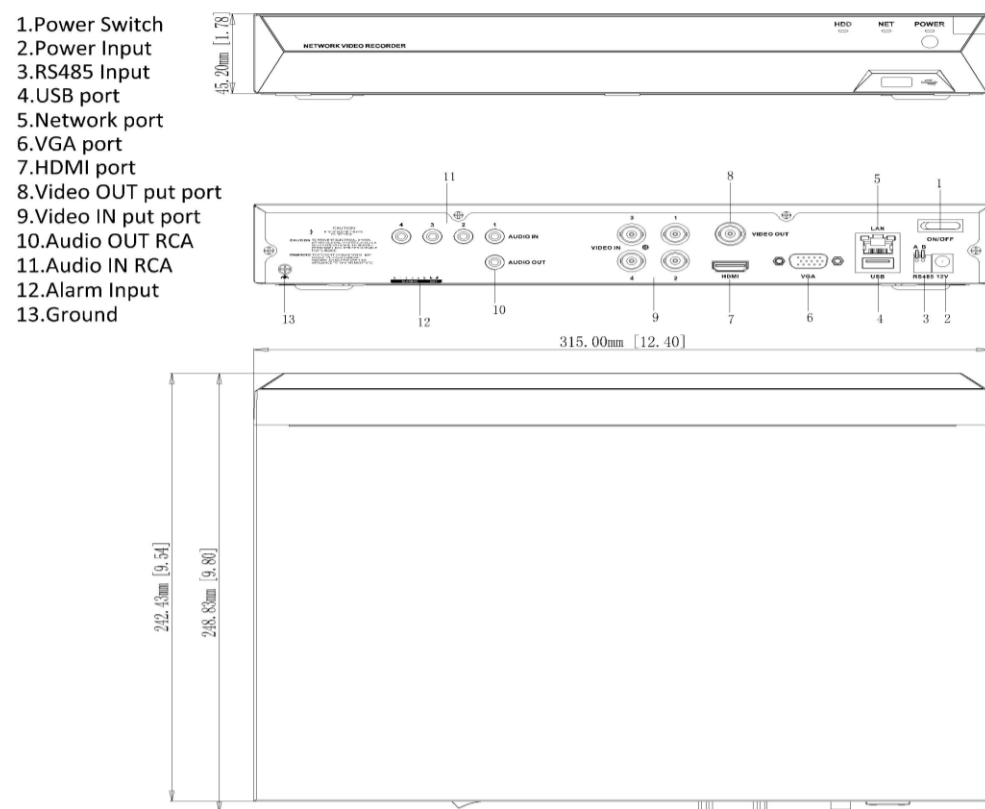

■ Dimensions

© Homaxi Inc. All rights reserved.

*Product specifications are subject to change without notice.