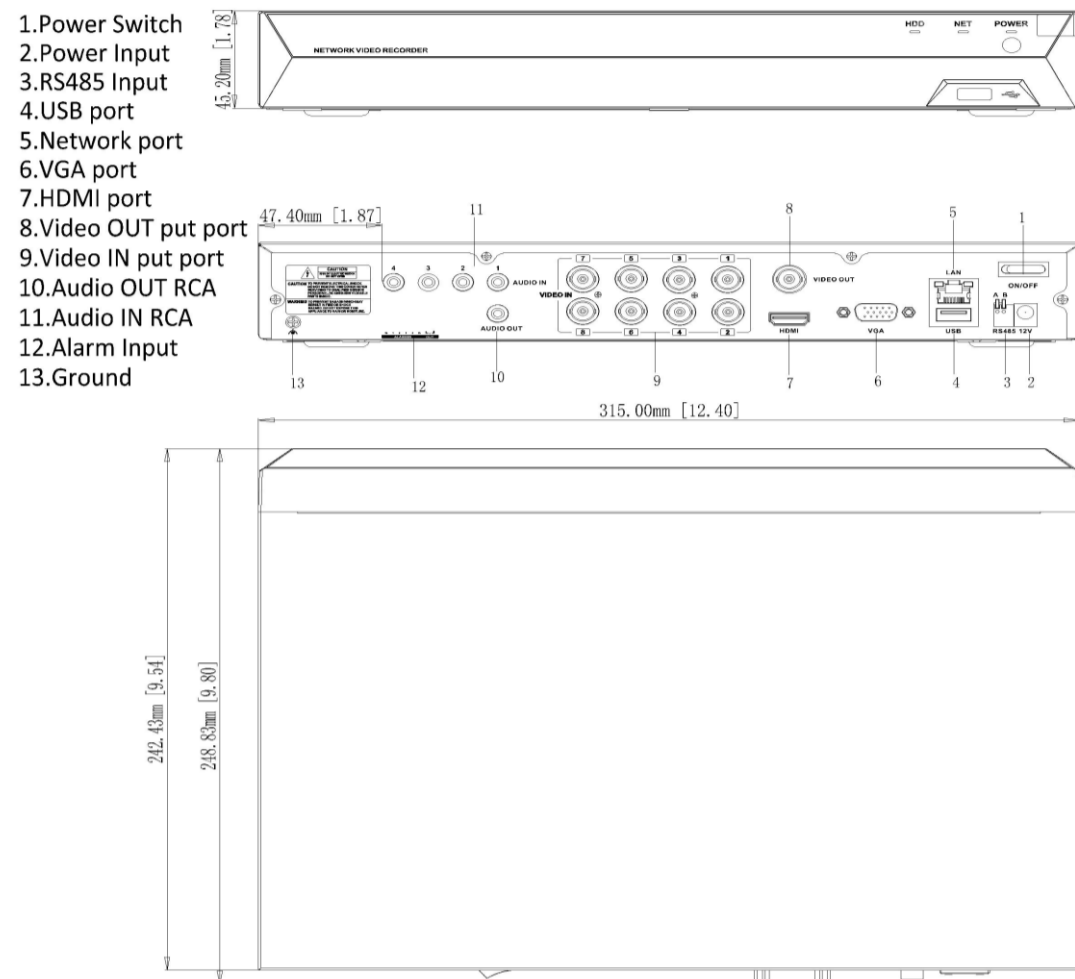

■ Dimensions

© Homaxi Inc. All rights reserved.

*Product specifications are subject to change without notice.