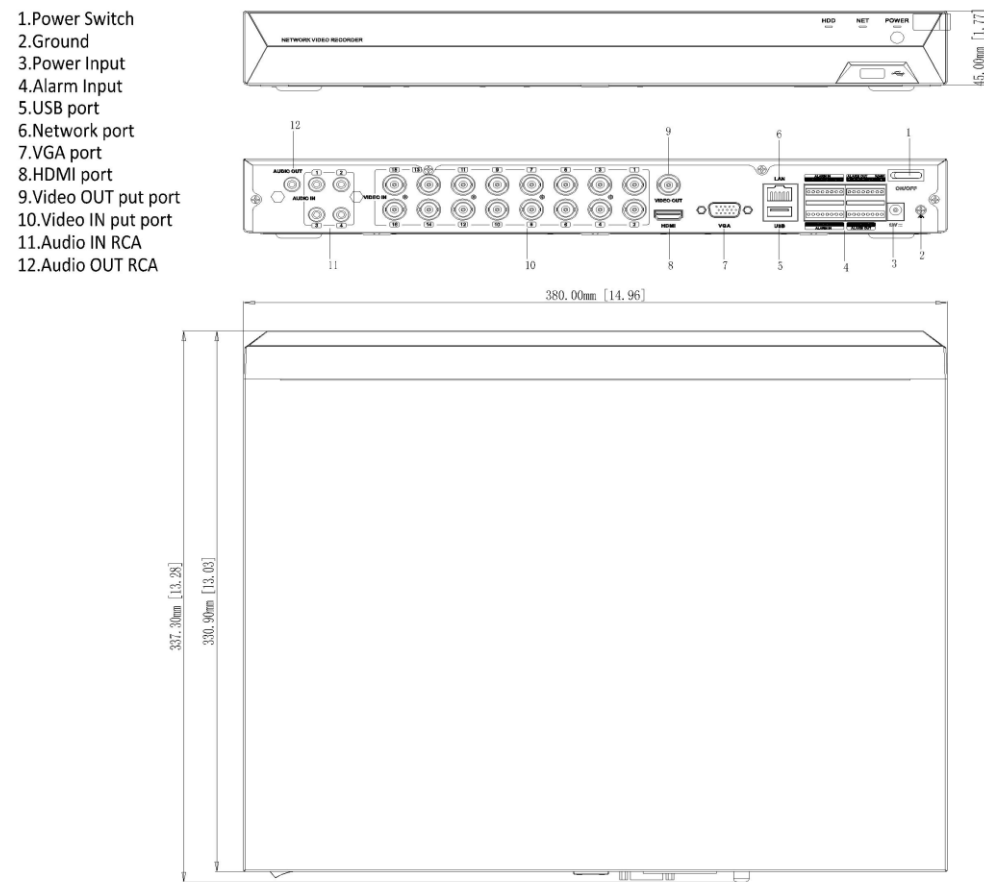

■ Dimensions

© Homaxi Inc. All rights reserved.

*Product specifications are subject to change without notice.